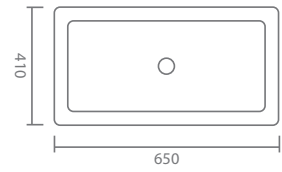

GDALB05WS

Ares Washbowl Black & Silver