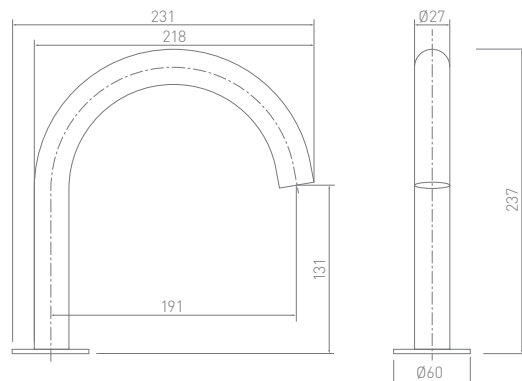

Bath Valves

Bath Filler

MO322DCP