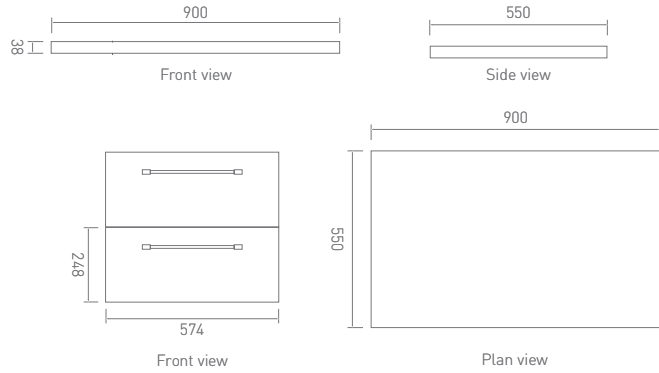

COWB55WW

Starck Tall Basin Mixer

STMWBCP

Two Drawer Unit (2040mm) with Two Countertops & Open Shelf

Finish Shown: Light Oak/Black Gloss

Countertop (2040mm)

ZD2040X10TOPL

Two Drawer Unit (894mm)