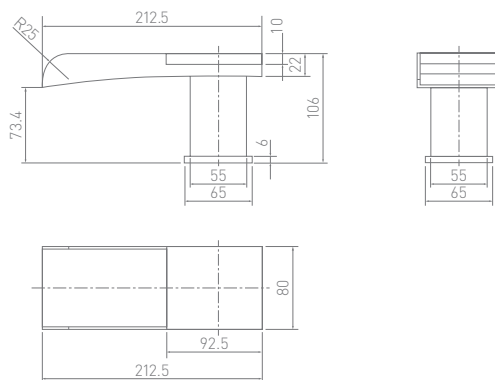

LB0370DCP

Single Lever Bath Mixer & Diverter

LB0005DCP