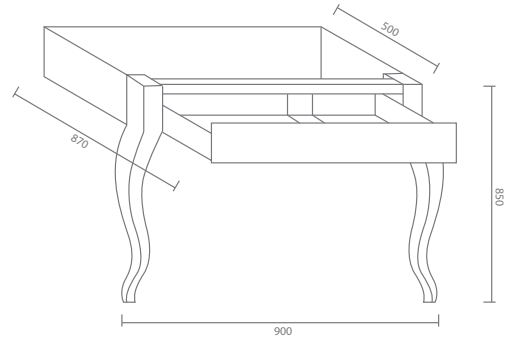

Metafora Drawer Unit (900mm) MF90

Artelinea Countertop Bowl B81

Available In Black Or White Finishes

Metafora Drawer Unit (1300mm) MF130

Artelinea Countertop Bowl B81

Available In Black Or White Finishes