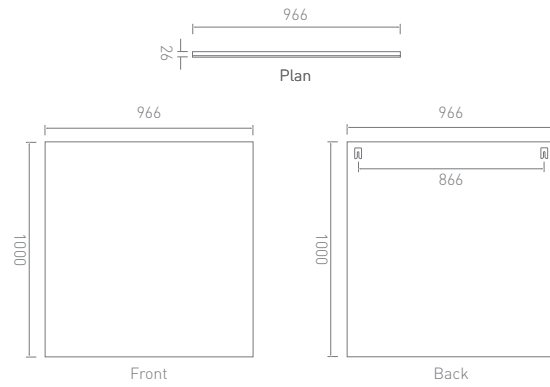

Shelf (650mm)

GI65SHLFGW

Giro

Mirror Cabinet

GI50MRCBLGW

Mirror (966mm)

GI10MIRRGW

Mirror (750mm)