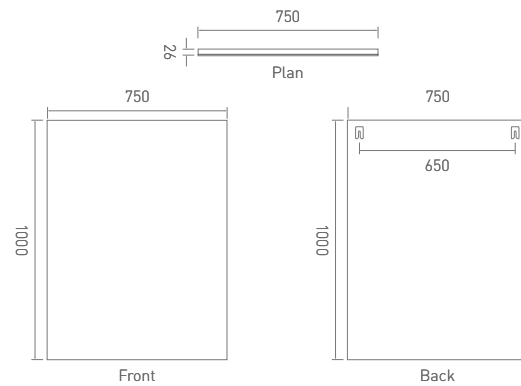

Giro

Mirror Cabinet

GI50MRCBLGW

Mirror (966mm)

GI10MIRRGW

Mirror (750mm)

ZGI80MIRRGW