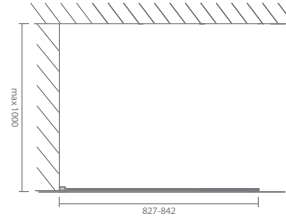

Product Shown:
Hart Solo Glass Screen

Solo Showers

Hart Solo Glass Screen 850 x 2112mm LH	SOLOASP850LH
Hart Solo Glass Screen 850 x 2112mm RH	SOLOASP850RH

Hart Solo Glass Screen 1000 x 2112mm LH	SOLOASP1000LH
Hart Solo Glass Screen 1000 x 2112mm RH	SOLOASP1000RH
Hart Solo Glass Screen 1100 x 2112mm LH	SOLOASP1100LH
Hart Solo Glass Screen 1100 x 2112mm RH	SOLOASP1100RH