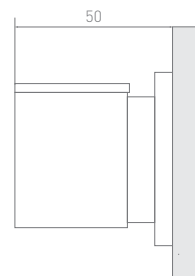

OCGDM3SOVCP

Overflow Bath Filler & Waste

GDMEE2