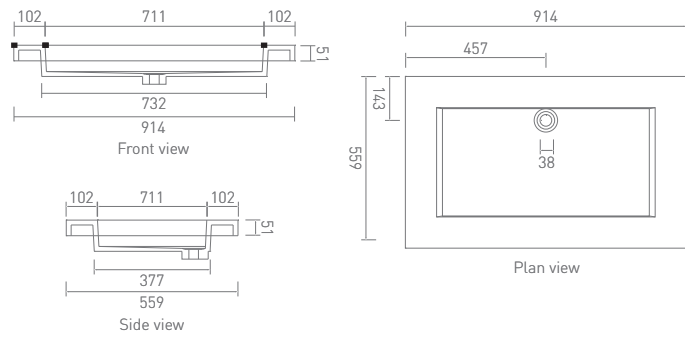

ZWSCUBVC836GW

Wetstyle Cube

Vessel Basin (1219 x 381mm)

ZWSCUBVC848GW

Single Basin (914 x 559mm)

ZWSCUBSB911MW

Meandro Single Lever Basin Mixer

ME110DNCP