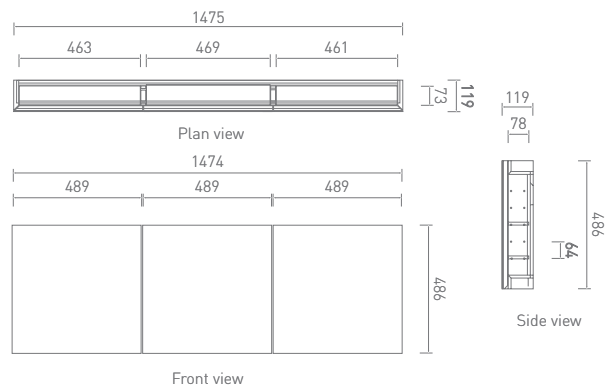

ZWSMDLMC117WW

Double LED Mirror Cabinet (864mm)

ZWSMDLMC86WW

Triple LED Mirror Cabinet (1475mm)

ZWSMDLMC147WW