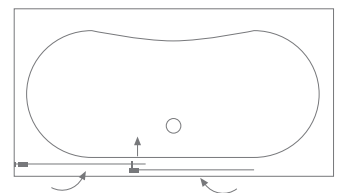

Bespoke Glass Showers

Type 14 Pentangle Door

ZGDTYPE14

Type 16 Pivot Bath Screen

ZGDTYPE16

Type 17 Bath Screen

ZGDTYPE17