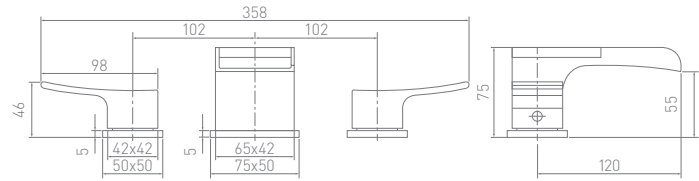

Single Lever Basin Mixer

LB110DNCP

Tall Single Lever Basin Mixer

LB112DNCP

Product Shown Opposite:
Basin Mixer

Libero

3-piece Basin Mixer

LB130DNCP