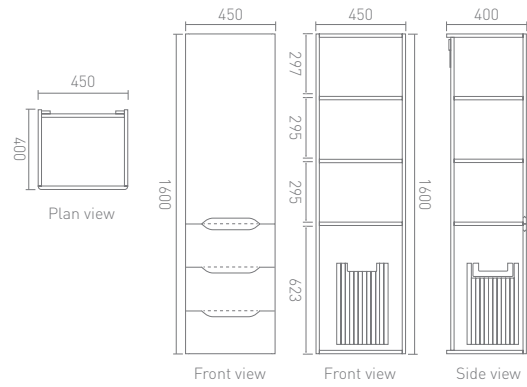

Shelf (650mm)

GI65SHLFGW

Giro

Mirror Cabinet

GI50MRCBLGW

Mirror (966mm)

GI10MIRRGW

Mirror (750mm)