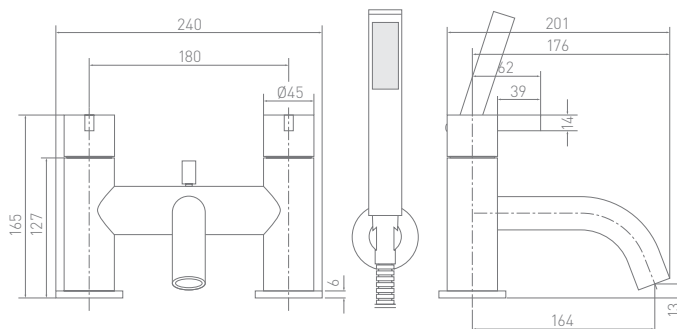

MO0005DCP

Bath Shower Mixer

MO422DCP