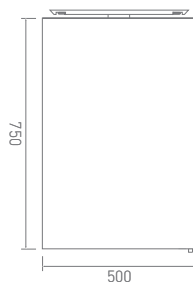

Tall Wall Unit (250 x 1000mm)

Z250TALWALBG

Mirror Cabinet & Light

Finish Shown: White Gloss

Mirror Cabinet (500 x 750mm)

Z50MIRcabRLWG

Front view

Section view