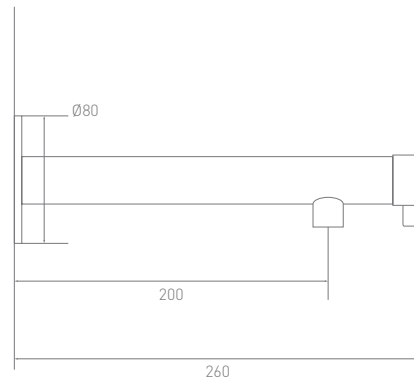

MB508 3-piece Bath Filler