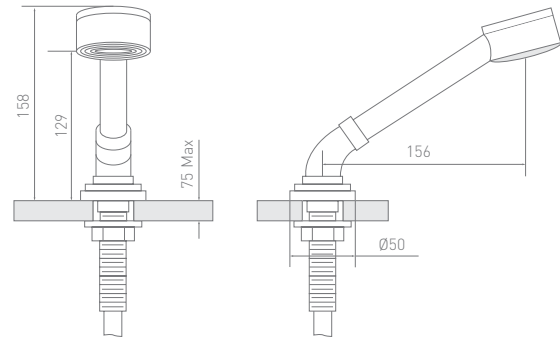

Valve Set

XSCHAWVCP