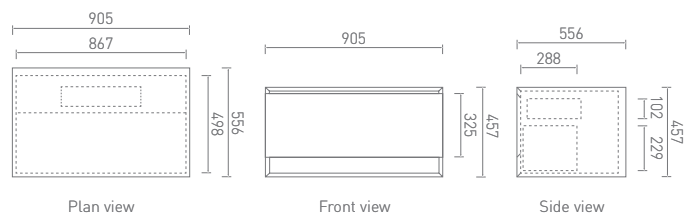

Single Drawer Vanity Unit (905mm) ZWSMSDVU91WW

Vessel Basin (552 x 381mm) ZWSCUBVC821GW

Celare Wall Mounted Single Lever Basin Mixer CL121WNCP