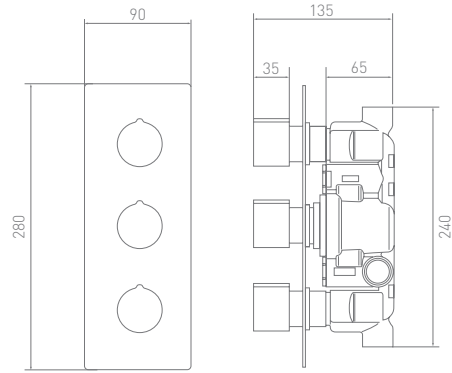

OCRETCVCP

Rectangular Triple 3 Way Shower Valve

OCRETCDVCP