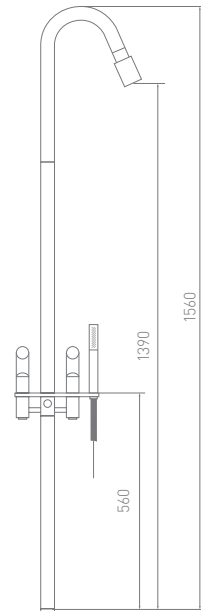

MGS

CB400 Manual Shower Column & Handset

ZMGSCB400MSS