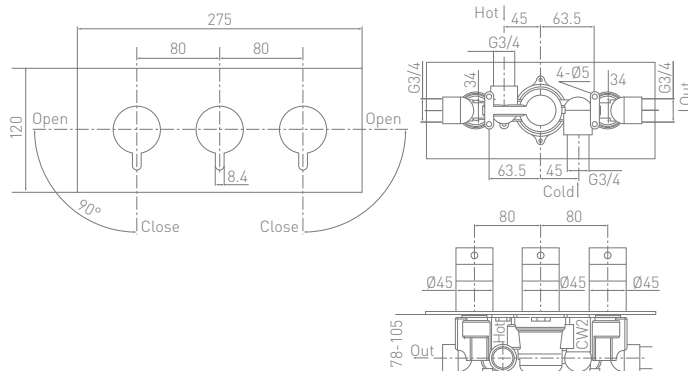

XSME03201BPCP *Low pressure required*

Triple 3 Way Shower Valve Portrait

XSME33000BPCP *High pressure required*