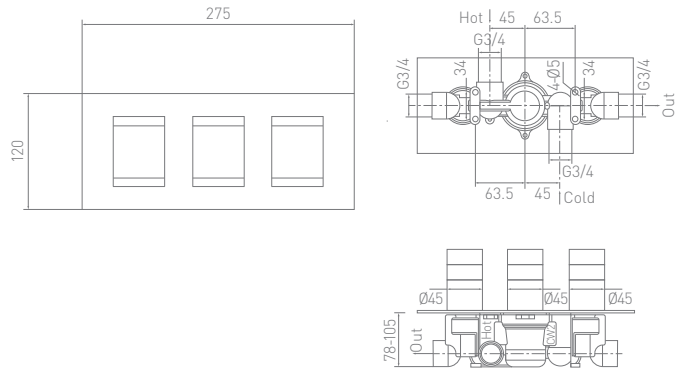

High pressure required

Triple 2 Way Shower Valve Portrait

XSLB200LBPCP

Low pressure required

Libero

Triple 2 Way Shower Valve Landscape

XSLB201LBPCP

Low pressure required