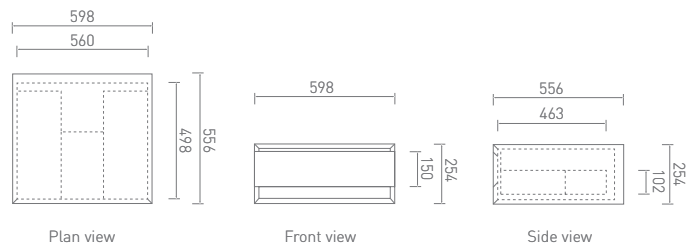

Wetstyle Cube

Double Drawer Vanity Unit (1210mm)	ZWSMDDVU122WW
Vessel Basin (1219 x 381mm)	ZWSCUBVC848GW
Celare Wall Mounted Single Lever Basin Mixer	CL121WNCP

Double Drawer Vanity Unit (1524mm)	ZWSMDDVU152WW
Double Basin (1524 x 559mm)	ZWSCUBVCS60O8
Celare 3-piece Basin Mixer	CL130DNCP

Slim Single Drawer Vanity Unit (598mm)	ZWSMSSDV61WW
Vessel Basin (552 x 381mm)	ZWSCUBVC821GW
Celare Wall Mounted Single Lever Basin Mixer	CL121WNCP