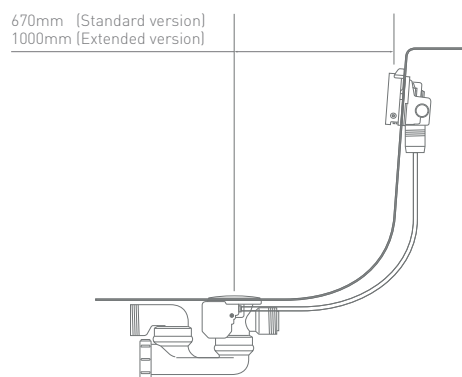

Bath Deck Valves

OCDISOVCP