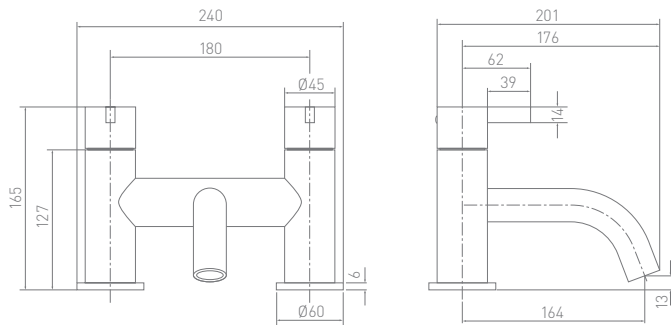

Single Lever Bidet Mixer

MO210DPCP

Bath Spout

MO0370DCP

MO350DCP

Bath Filler

MO322DCP