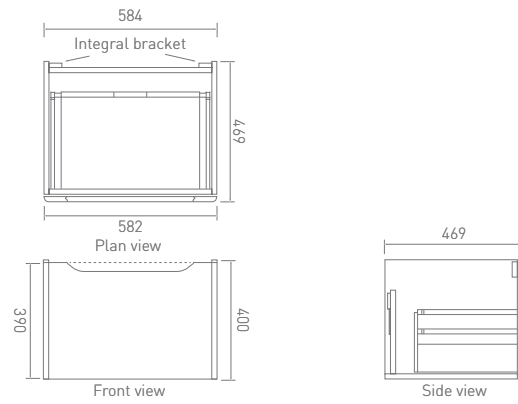

Giro

One Drawer Unit (584mm)

GI621DRWGW

Giro Basin (620 x 480mm)

GINBA603WW

One Drawer Unit (750mm)

GI801DRWGW

Giro Basin (800 x 460mm)

GINBA803WW