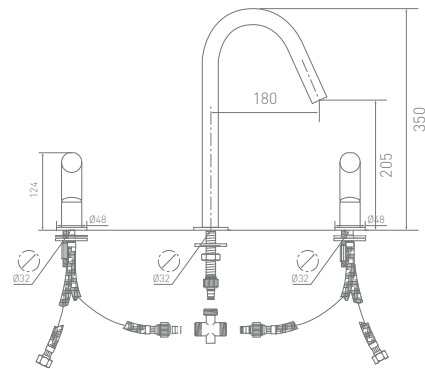

ZMGSCB200MSS

CB211 3-piece Basin Mixer & Wall Spout

ZMGSCB211MSS