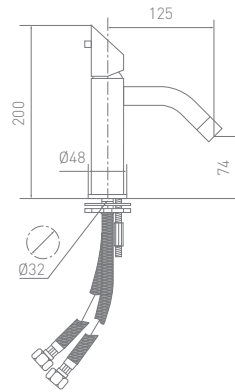

MGS

CB227 Mono Basin Mixer

ZMGSCB227MSS

CB228 Tall Mono Basin Mixer

ZMGSCB228MSS