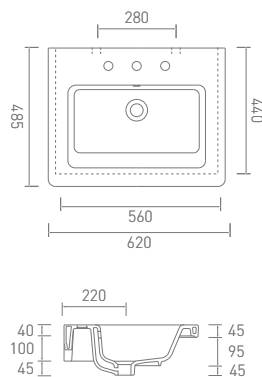

Basin (620 x 485mm)

GINBA600WW

Basin (800 x 460mm)

GINBA800WW

Basin (1000 x 485mm)

GINBA100WW

Giro

Wall Mounted WC (540 x 350mm)