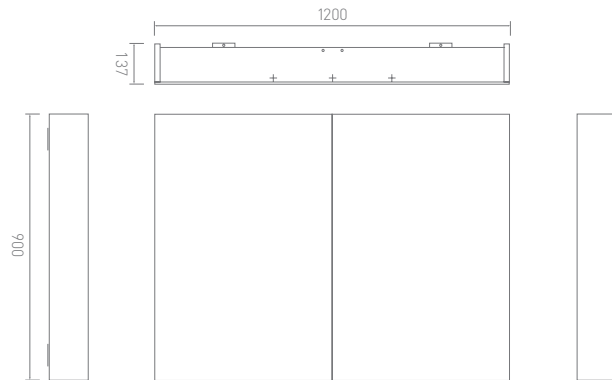

Organiser (140mm) 5PLASE0.001

Adatto Casa Plaza

Mirrored Vanity Cabinet

Finish Shown: Tortora Gloss

Mirrored Vanity Cabinet (900 x 1200mm) 5PLASP4.001

Adatto Casa Plaza Finishes

Larice Velvet

Oxy Oak