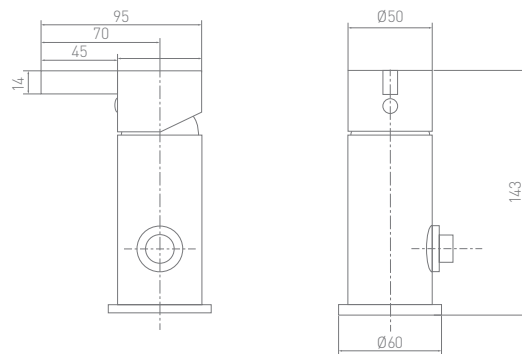

MO0005DCP

Bath Shower Mixer

MO422DCP