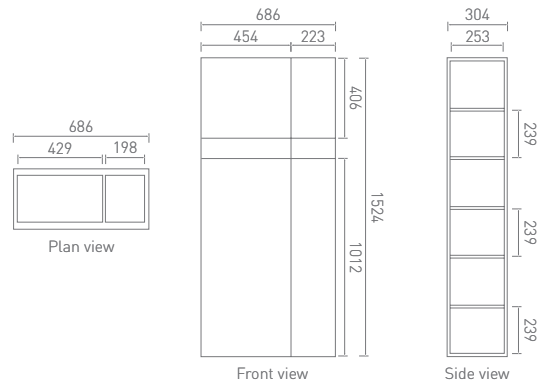

CL121WNCP

Single Linen Cabinet (1524 x 406mm)

ZWSMLC153LWW

Double Linen Cabinet (1524 x 686mm)

ZWSMDLC1536WW

Double LED Mirror Cabinet (1168mm)

ZWSMDLMC117WW

Double LED Mirror Cabinet (864mm)