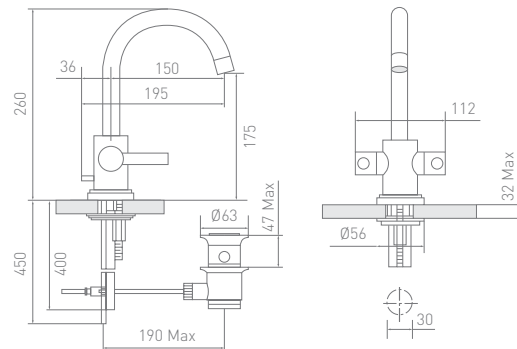

3-piece Basin Mixer (Swivel Spout)

NSBCA3P001