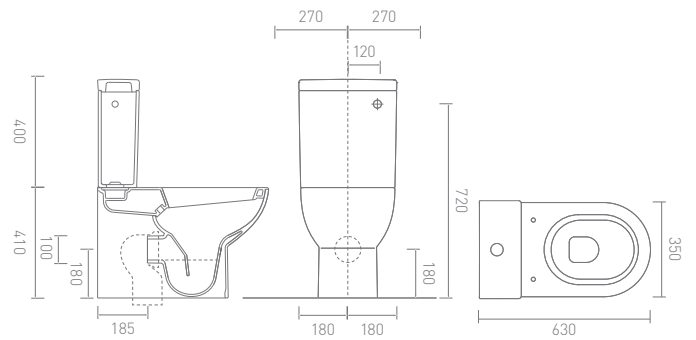

Basin (620 x 485mm)

GINBA600WW

Basin (800 x 460mm)

GINBA800WW

Basin (1000 x 485mm)

GINBA100WW

Giro

Wall Mounted WC (540 x 350mm)

GINWHTWW

Compact Wall Mounted WC (500 x 350mm)

GINWHTCWW

Back To Wall WC

GINBTWTWW

Close Coupled WC Set

XSGINWCWWCP

Giro

One Drawer Unit (584mm)

GI621DRWGW

Giro Basin (620 x 480mm)

GINBA603WW

One Drawer Unit (750mm)

GI801DRWGW

Giro Basin (800 x 460mm)

GINBA803WW