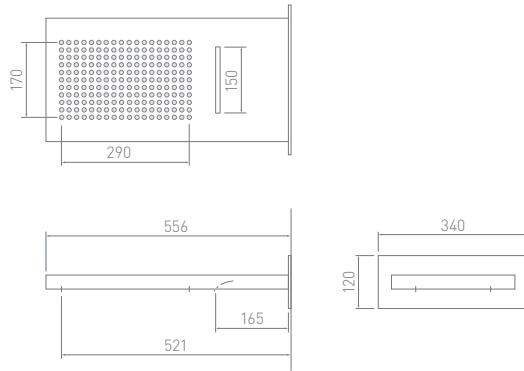

ZMGSSO603MSS

SO604 Waterfall & Rain Shower Head

ZMGSSO604MSS