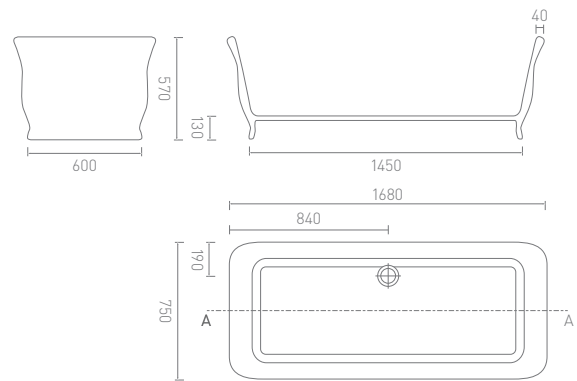

Magnus Free Standing Bath

HAMABAGLWW

Aurelius Free Standing Bath

HAAUBAGLWW