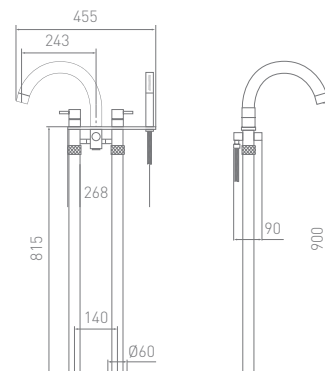

ZMGSMB508MSS

MB509 5-Piece Bath Shower Mixer

ZMGSMB509MSS

MB507 Floor Mounted Bath Shower Mixer

ZMGSMB507MSS