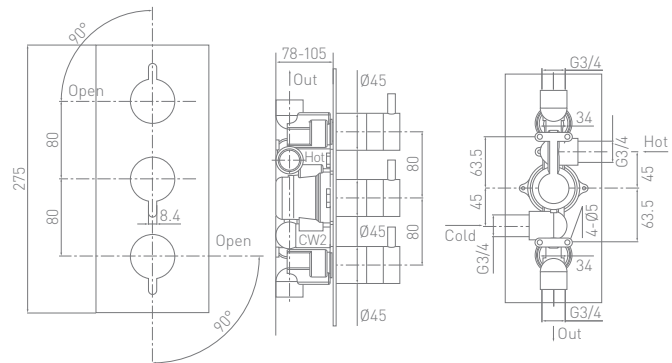

Meandro

Dual 1 Way Shower Valve Portrait

XSME02100BPCP *Low pressure required*

Dual 2 Way Shower Valve Portrait

XSME02150BPCP *High pressure required*

Triple 2 Way Shower Valve Portrait

XSME03200BPCP *Low pressure required*