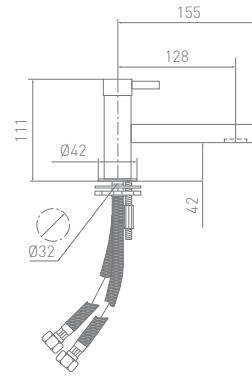

MB237 Medium Spout Mono Basin Mixer

ZMGSMB237MSS