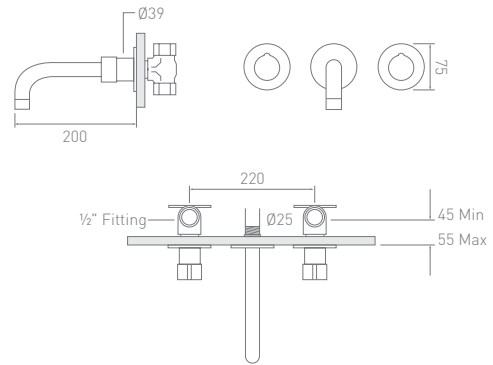

Mono Bidet Mixer

OCGDMSLBICP

All pressures