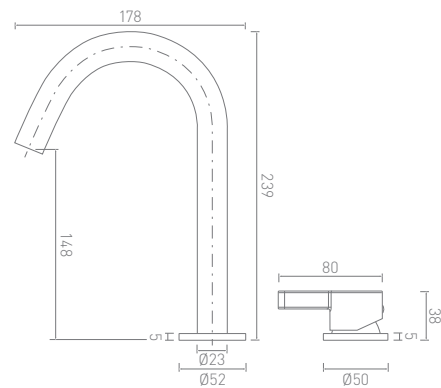

3-piece Low Basin Mixer