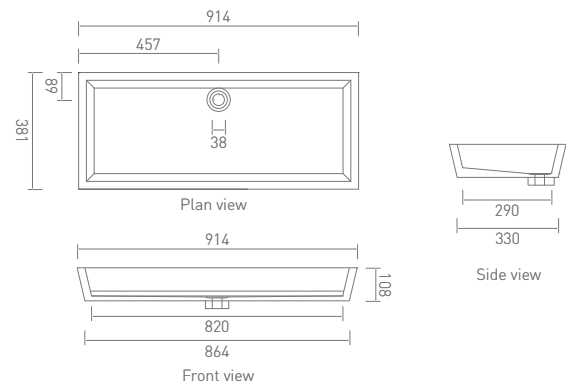

Wetstyle Cube

Vessel Basin (381 x 381mm)

ZWSCUBVC815GW

Vessel Basin (552 x 381mm)

ZWSCUBVC821GW

Vessel Basin (914 x 381mm)

ZWSCUBVC836GW