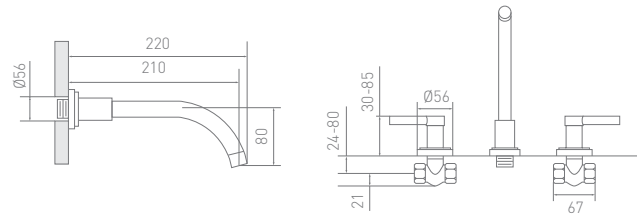

BCA3SBF1

Single Lever Bidet Mixer

BCAMLBICP