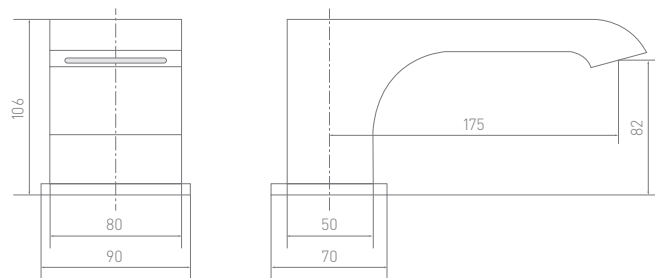

Free Standing Bath Shower Mixer