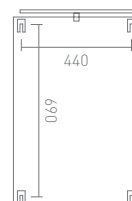

Plan view

Mirror & Light

Finish Shown: Mocca Gloss

Mirror (500 x 750mm)

Z500MIRLMO

Plan view

Front view

Side view