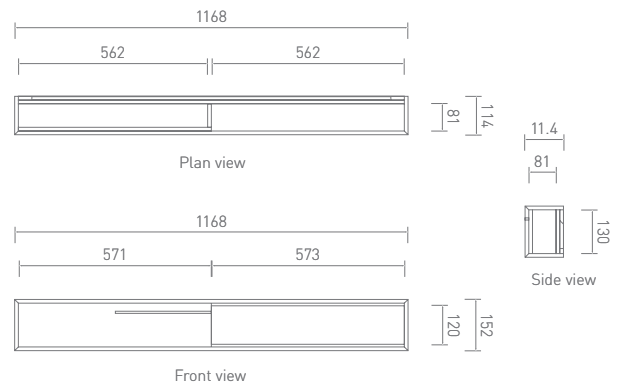

Triple Mirror Cabinet (1475mm)

ZWSMDMC147WW

Wetstyle Cube

Double Wall Mounted Storage Cabinet (560mm)

ZWSMDWMSC56WW

Double Wall Mounted Storage Cabinet (864mm)

ZWSMDWMSC86WW

Double Wall Mounted Storage Cabinet (1168mm)

ZWSMDWMC117WW

Wetstyle Cube

Double Wall Mounted Storage Cabinet (1475mm)

ZWSMDWMC147WW

Brushed Steel Vertical Mirror (483 x 711mm)

ZWSCVM71BSS

Brushed Steel Horizontal Mirror (1168 x 483mm)

ZWSCHM117BSS