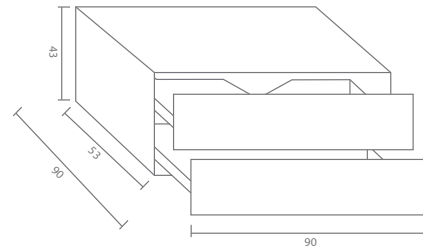

Artelinea

Monolite Drawer Unit (900mm)

ML.02

Finish Shown: Terra

Artelinea Underbowl

BTML90

Monolite Drawer Unit 1200mm

ML.53