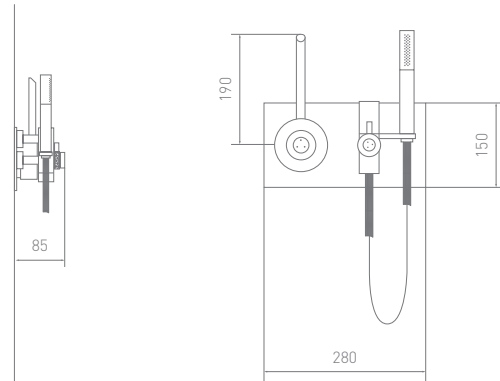

ZMGSCB432MSS

DE700 Concealed Two Way Diverter

ZMGSD700MSS

SO606 Round Rain Shower Head

ZMGSSO606MSS

SO602 Square Rain Shower Head & Arm (200mm)

ZMGSSO602MSS

SO603 Square Rain Shower Head & Arm (400mm)