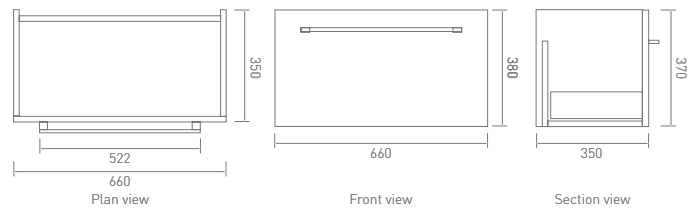

One Drawer Unit (660 x 350mm)

ZP7001DRWGA

Premium Washbasin (700 x 370mm)

ZPREBA70373WW

Meandro 3-piece Basin Mixer

ME135DNCP