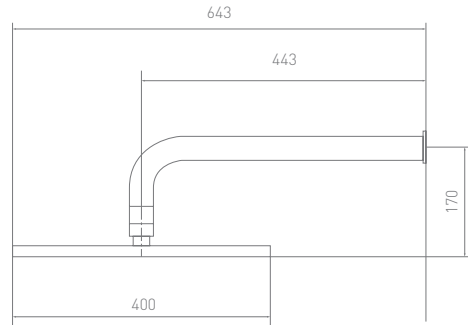

ZMGSSO603MSS

SO604 Waterfall & Rain Shower Head

ZMGSSO604MSS