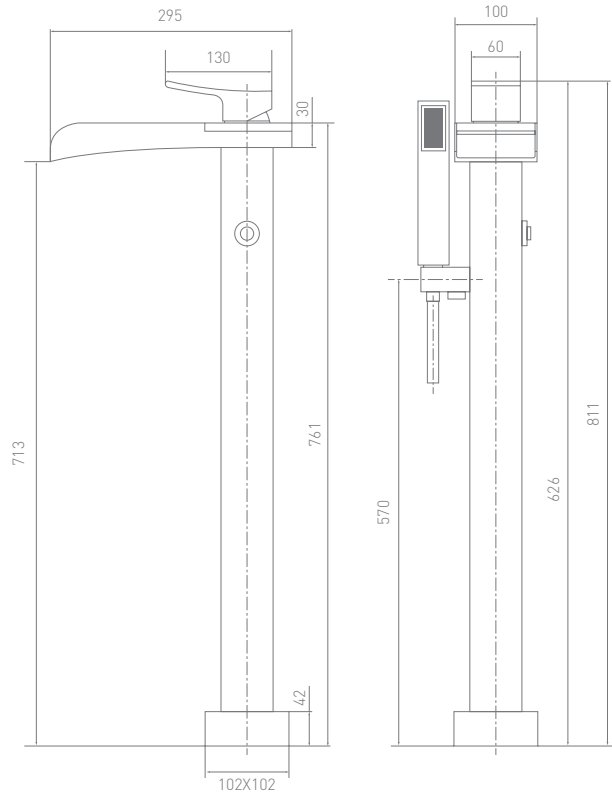

Libero

Free Standing Bath Shower Mixer

LB415FCP

Dual 1 Way Shower Valve Portrait

XSLB100LBPCP

Low pressure required

Dual 2 Way Shower Valve Portrait

XSLB150LBPCP