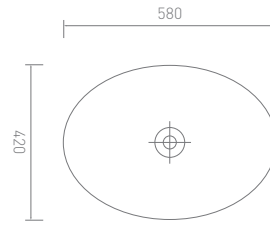

Products Shown:
Stone Two Washbowls , Monolite Unit & Ocean Brassware

Stone Two

Stone Two Oval Washbowl (580 x 420mm) STNTOWBMW

Stone Two Oval Washbowl (600 x 450mm) ZSTNOVSDW

Stone Two Finishes

White Matt