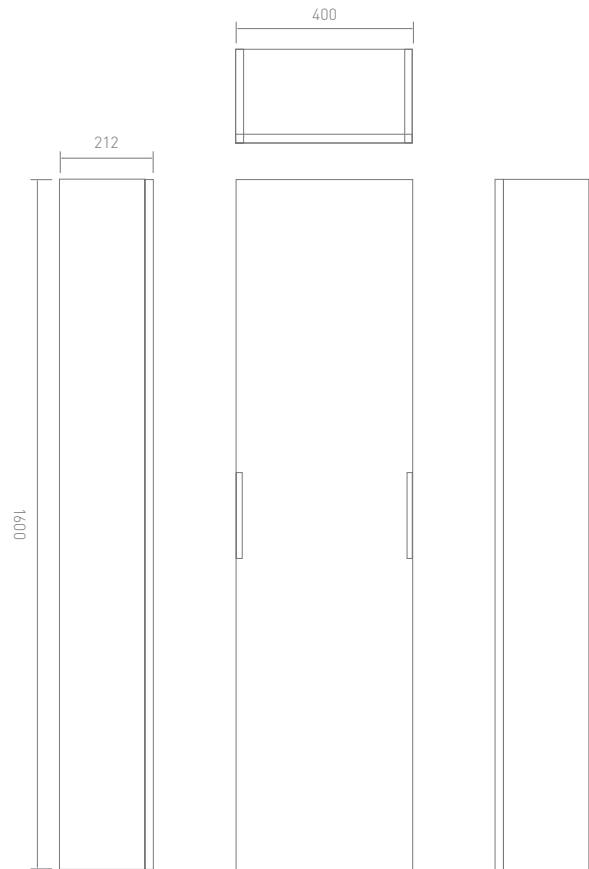

White Gloss

Natural White

Tall Unit

Finish Shown: Tortora Gloss/Larice Velvet

Tall Unit (1600 x 400 x 212mm)

5PLACL.004.010

Artelinea

Artelinea represents a fusion of Italian design and technology. The depth and lustre of the glass surfaces is unmatched. Within the collection are Metafora, a contemporary take on baroque elegance, Regolo, with its sleek and gleaming countertops and Décor, which blends contemporary styling with traditional details. Domino offers almost endless customisation, or choose the modular units of Monolite to construct something entirely personal to your bathroom.