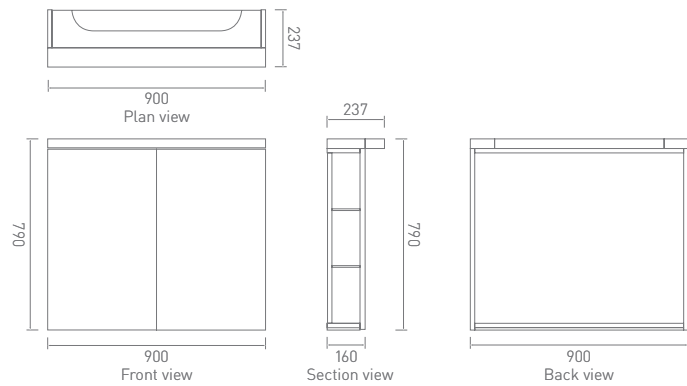

ZD90X90MIRLWE

Mirror Cabinet & Light

Finish Shown: White Gloss

Mirror Cabinet (900 x 790mm)

ZD900MIRCABLW

Domino Finishes

Champagne Avola

Grey Avola