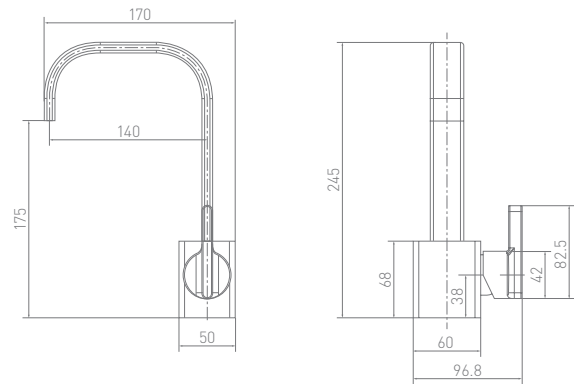

ME110DNCP

Tall Single Lever Basin Mixer

ME112DNCP