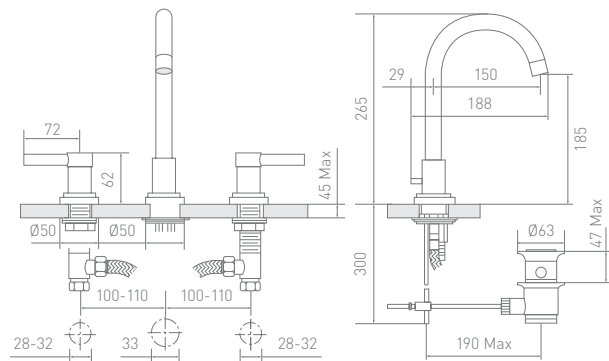

BCAMLBACP

Mono Basin Mixer

BCAMB001

3-piece Basin Mixer (Swivel Spout)

NSBCA3P001