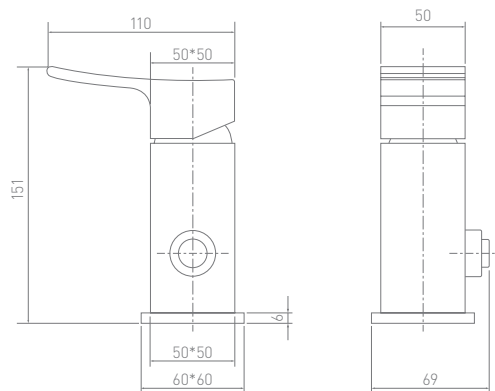

Libero

Free Standing Bath Shower Mixer

LB415FCP

Dual 1 Way Shower Valve Portrait

XSLB100LBPCP

Low pressure required

Dual 2 Way Shower Valve Portrait

XSLB150LBPCP