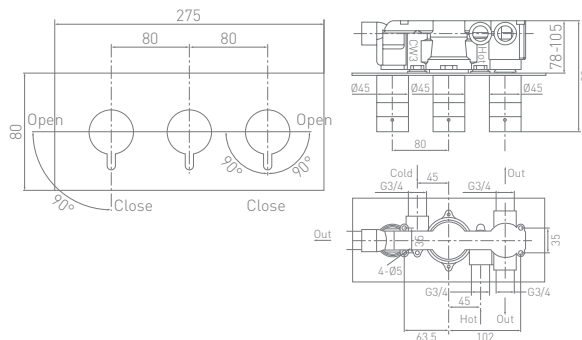

Triple 2 Way Shower Valve Landscape

XSME03201BPCP *Low pressure required*

Triple 3 Way Shower Valve Portrait

XSME33000BPCP *High pressure required*

Triple 3 Way Shower Valve Landscape

XSME03301BPCP *High pressure required*