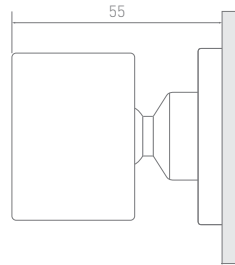

Ocean

3 Function Shower Head

OC3FUNHPSHCP *High pressure required*

Body Jet

OCBJCP