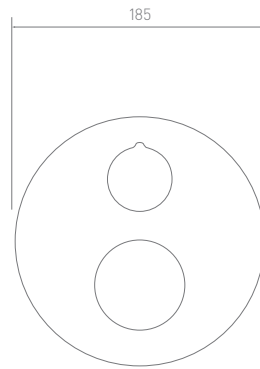

Round Dual 2 Way Shower Valve

OCRODCDVCP

Flexible Kit	NSOCFLEXKITCP	<i>Low pressure required</i>
Slider Rail (900mm)	OCSRCP	
Wall Outlet Elbow	NSOCWOCP	

Charleston Arc

The Charleston Arc and Charleston Square collections of taps, shower mixers and fittings are characterised by smooth, flowing lines and minimal extraneous detailing. They are made exclusively for C.P. Hart by the family company of Jorger – one of Germany's oldest bathroom manufacturies.