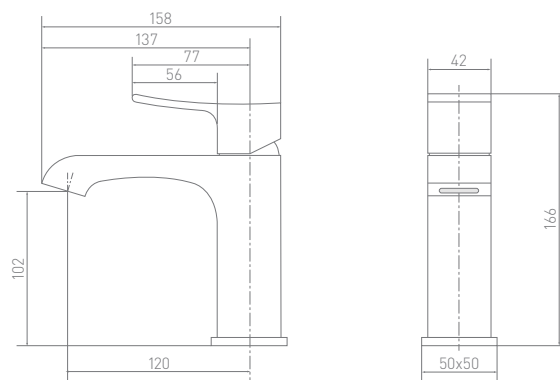

CL110DNCP

Tall Single Lever Basin Mixer

CL112DNCP