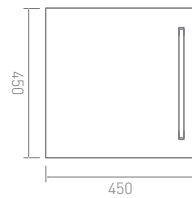

Domino

Wall Unit

Finish Shown: Walnut

Wall Unit (450 x 450mm)

ZD450WCABWA

Front view