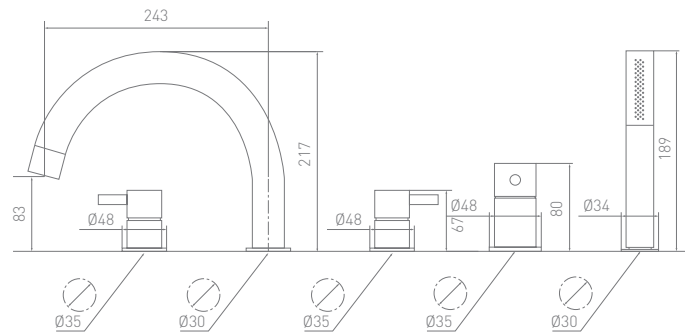

MB507 Floor Mounted Bath Shower Mixer

ZMGSMB507MSS