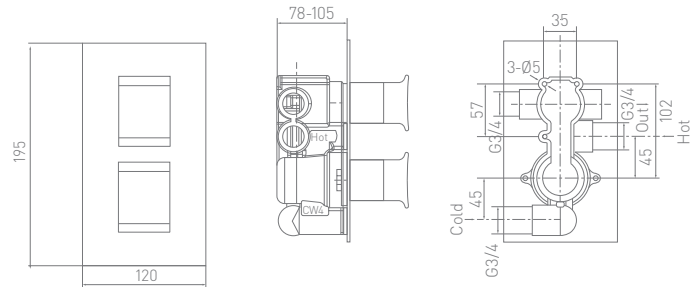

Triple 2 Way Shower Valve Portrait

XSLB200LBPCP

Low pressure required