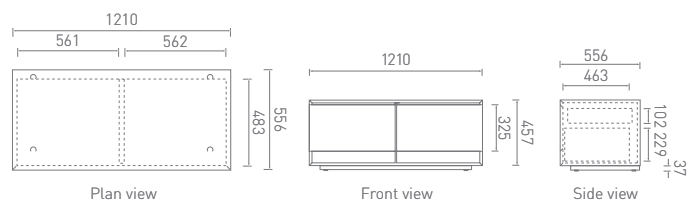

Free Standing Double Drawer Unit (1210mm) ZWSMFSDU122WW

Vessel Basin (914 x 381mm) ZWSCUBVC836GW

Celare Wall Mounted Single Lever Basin Mixer CL121WNCP