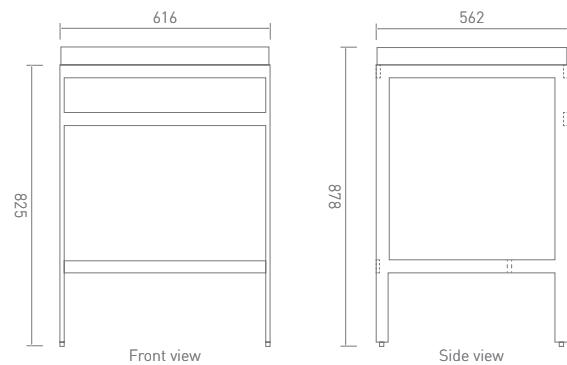

Wetstyle Cube

Free Standing Double Drawer Unit (1524mm) ZWSMFSDU152WW

Double Basin (1524 x 559mm) ZWSCUBVCS6008

Celare 3-piece Basin Mixer CL130DNCP

Console Stand (1537 x 562mm) ZWSCCS154BSS

Double Basin (1524 x 559mm) ZWSCUBVCS6008

Celare 3-piece Basin Mixer CL130DNCP

Console Stand (616 x 562mm) ZWSCCS62BSS

Single Basin (610 x 569mm) ZWSCUBVCS2400

Celare Wall Mounted Single Lever Basin Mixer CL121WNCP