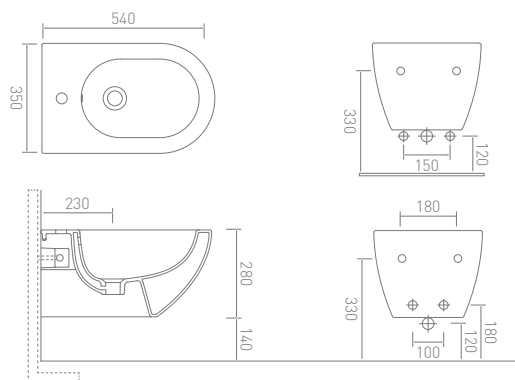

Basin (620 x 485mm)

GINBA600WW

Basin (800 x 460mm)

GINBA800WW

Basin (1000 x 485mm)

GINBA100WW

Giro

Wall Mounted WC (540 x 350mm)

GINWHTWW

Compact Wall Mounted WC (500 x 350mm)

GINWHTCWW

Back To Wall WC

GINBTWTWW

Close Coupled WC Set

XSGINWCWWCP

Giro