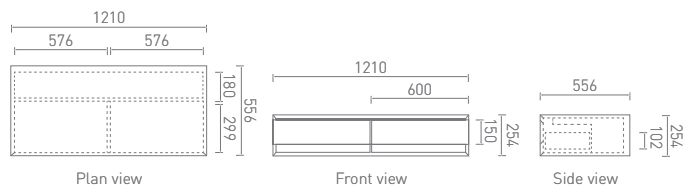

Slim Double Drawer Vanity Unit (1210mm)

ZWSMSDDV122WW

Vessel Basin (1219 x 381mm)

ZWSCUBVC848GW

Celare Wall Mounted Single Lever Basin Mixer CL121WNCP

Slim Double Drawer Vanity Unit (1524mm)

ZWSMSDDV152WW

Double Basin (1524 x 559mm)

ZWSCUBVCS6008

Celare 3-piece Basin Mixer

CL130DNCP