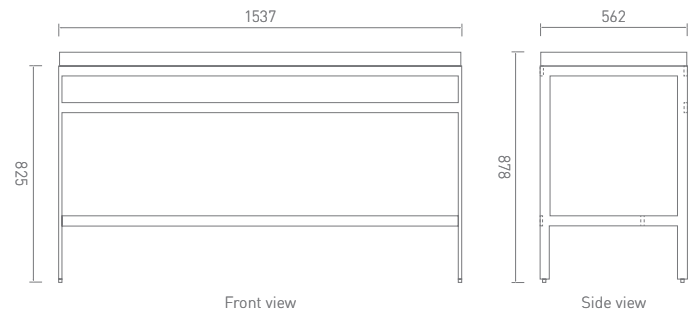

Double Basin (1524 x 559mm) ZWSCUBVCS6008

Celare 3-piece Basin Mixer CL130DNCP

Console Stand (1537 x 562mm) ZWSCCS154BSS

Double Basin (1524 x 559mm) ZWSCUBVCS6008

Celare 3-piece Basin Mixer CL130DNCP

Console Stand (616 x 562mm) ZWSCCS62BSS