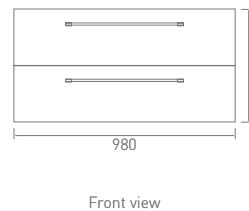

Two Drawer Unit (980mm)

Finish Shown: Wenge

Two Drawer Unit (980 x 490mm)

SZ1002DRWWE

Washbasin (1000mm)

SZOWB103WW

Meandro 3-piece Basin Mixer

ME135DNCP