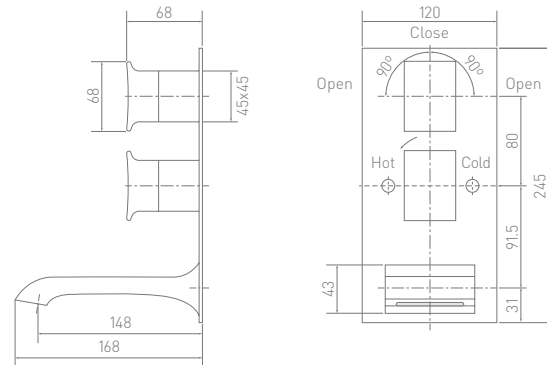

Bath Spout

CL0370DCP