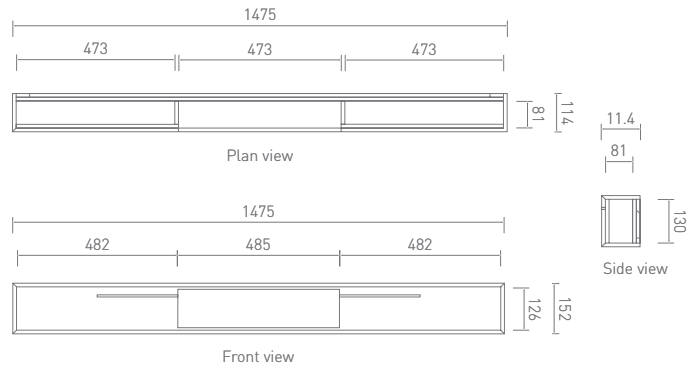

Triple Mirror Cabinet (1475mm)

ZWSMDMC147WW

Wetstyle Cube

Double Wall Mounted Storage Cabinet (560mm)

ZWSMDWMSC56WW

Double Wall Mounted Storage Cabinet (864mm)

ZWSMDWMSC86WW

Double Wall Mounted Storage Cabinet (1168mm)

ZWSMDWMC117WW

Wetstyle Cube

Double Wall Mounted Storage Cabinet (1475mm)

ZWSMDWMC147WW

Brushed Steel Vertical Mirror (483 x 711mm)

ZWSCVM71BSS

Brushed Steel Horizontal Mirror (1168 x 483mm)

ZWSCHM117BSS