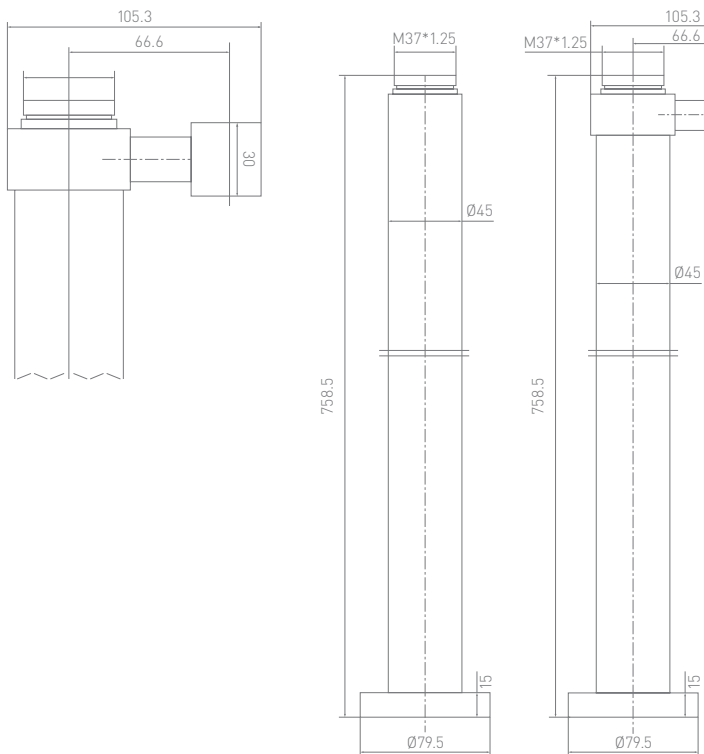

Floor Legs MO002FCP

Dual 1 Way Shower Valve Portrait

XSMOL0210BPCP *Low pressure required*

Dual 2 Way Shower Valve Portrait

XSMOL0215BPCP *High pressure required*

Triple 2 Way Shower Valve Portrait

XSMOL0320BPCP *Low pressure required*