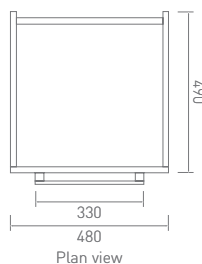

Two Drawer Unit (480mm)

Finish Shown: Hacienda Black

Two Drawer Unit (480 x 490mm)

Z5002DRWHB

Square Washbasin (500 x 500mm)

SZOWS500WW

Meandro Wall Mounted Basin Mixer

ME120WNCP