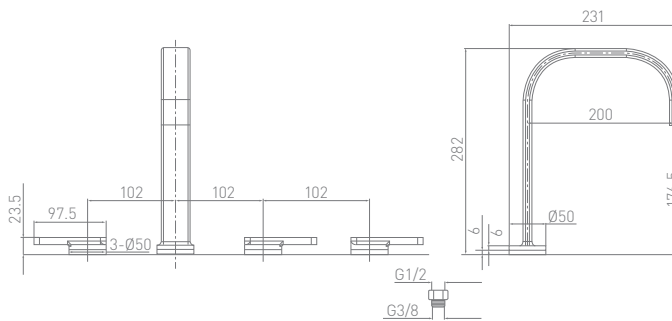

Free Standing Bath Filler