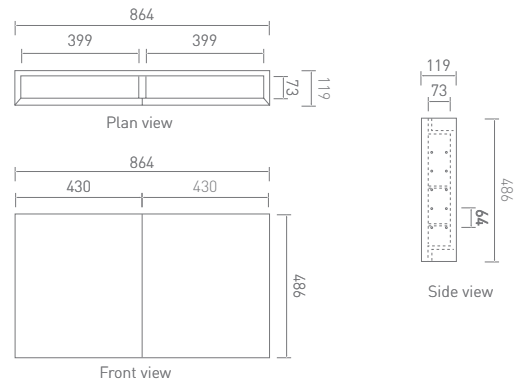

Triple LED Mirror Cabinet (1475mm)

ZWSMDLMC147WW