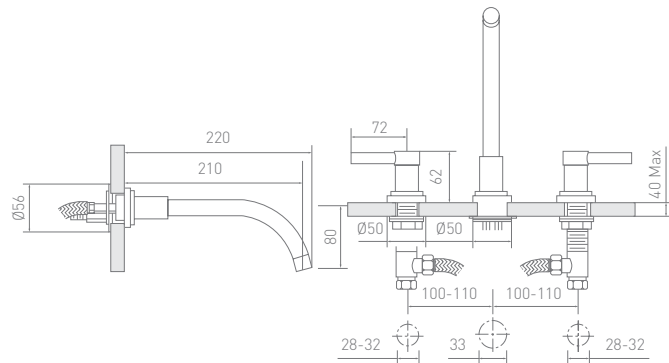

Wall Mounted Basin Mixer (210mm)

XSCHAMLBA210

Wall Mounted Mono Lever Basin Mixer (270mm)

XSCHAMLBA270

Wall Mounted Basin Mixer (Void Wall)

BCA3PBF1

Wall Mounted Basin Mixer (Solid Wall)

BCA3SBF1