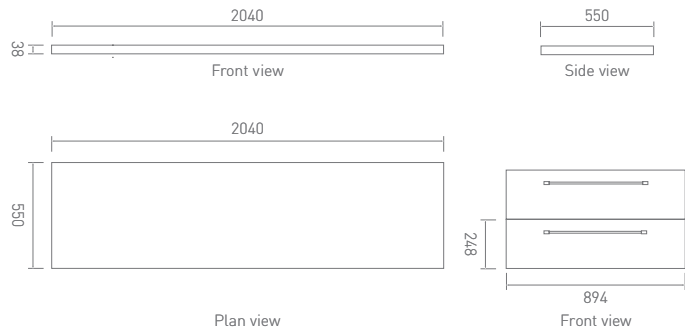

Countertop (2040mm)

ZD2040X10TOPL

Two Drawer Unit (894mm)

ZD896DDRWLO

Open Shelf (320mm)

ZD320OPSHBG

Basin Unit Décor Panel (36mm)

ZDBASEDECORBG