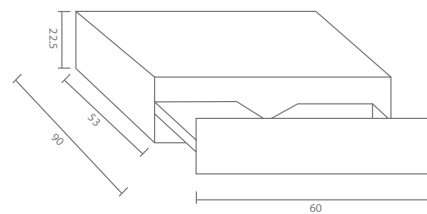

DCI.91

Available In Black Or White Finishes

Domino Wall Mounted Drawer Unit & Integrated Basin

DM.06

Finish Shown: Bianco Assoluto

Monolite Drawer Unit (600mm)

ML.07

Finish Shown: Lichene

Artelina Underbowl

BTML60