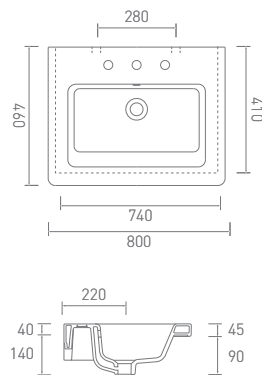

Basin (620 x 485mm)

GINBA600WW

Basin (800 x 460mm)

GINBA800WW

Basin (1000 x 485mm)

GINBA100WW

Giro

Wall Mounted WC (540 x 350mm)