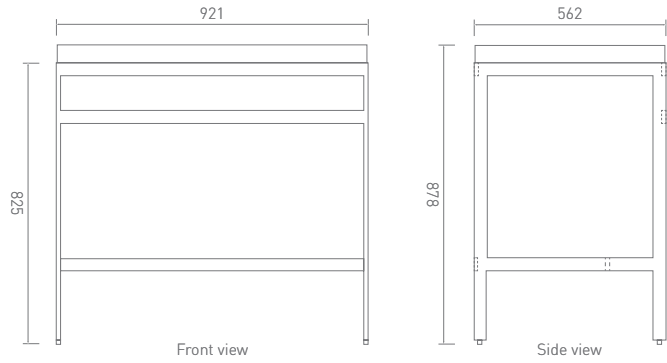

Single Basin (610 x 569mm) ZWSCUBVCS2400

Celare Wall Mounted Single Lever Basin Mixer CL121WNCP

Wetstyle Cube

Console Stand (921 x 562mm)

ZWSCCS92PSS

Vessel Basin (914 x 381mm)

ZWSCUBVC836GW

Celare Wall Mounted Single Lever Basin Mixer

CL121WNCP

Single Linen Cabinet (1524 x 406mm)

ZWSMLC153LWW

Double Linen Cabinet (1524 x 686mm)

ZWSMDLC1536WW

Double LED Mirror Cabinet (1168mm)

ZWSMDLMC117WW

Double LED Mirror Cabinet (864mm)