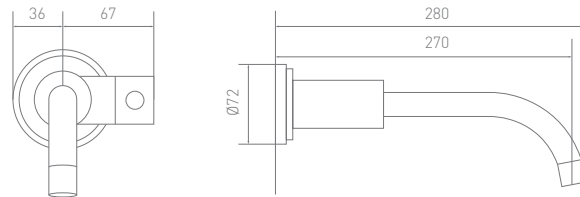

Wall Mounted Basin Mixer (Void Wall)

BCA3PBF1