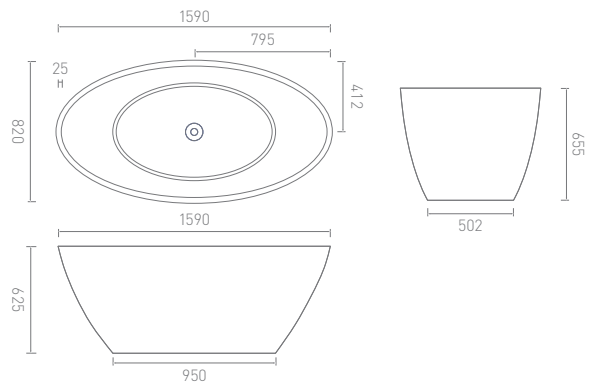

Magnus Free Standing Bath

HAMABAGLWW

Aurelius Free Standing Bath

HAAUBAGLWW

Leadon Free Standing Bath

HALEFSBGW

Exclusive Baths

Halo Free Standing Bath (1670 x 840mm)