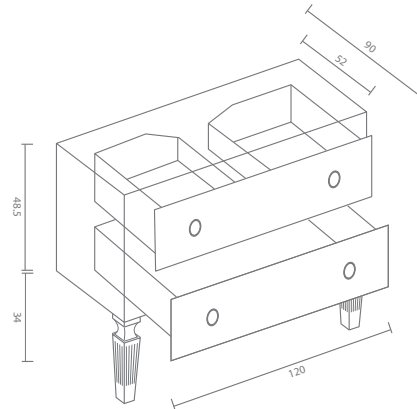

Artelina Underbowl

B.86

Décor Wall Mounted Basin Drawer Unit (900mm)

DCL90

Available In Black Or White Finishes

Décor Basin Drawer Unit With Legs (1200mm)

DCI.91

Available In Black Or White Finishes