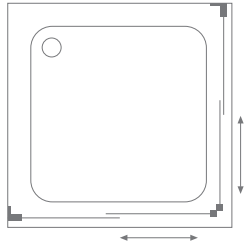

S2 Two Sliding Doors

ZGDTYPES2