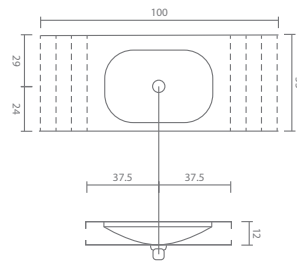

Metafora Drawer Unit (900mm) MF90

Artelinea Countertop Bowl B81

Available In Black Or White Finishes

Metafora Drawer Unit (1300mm) MF130

Artelinea Countertop Bowl B81

Available In Black Or White Finishes

Regolo Console Top (750mm) BTRG.100

Artelinea Underbowl B.86