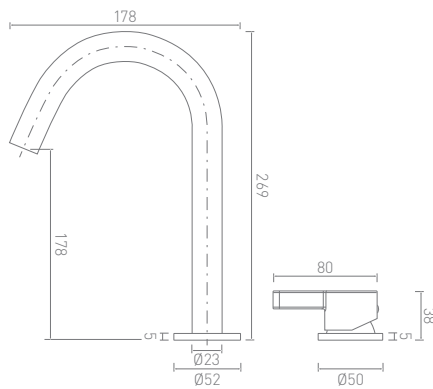

3-piece High Basin Mixer

MO140DPCP