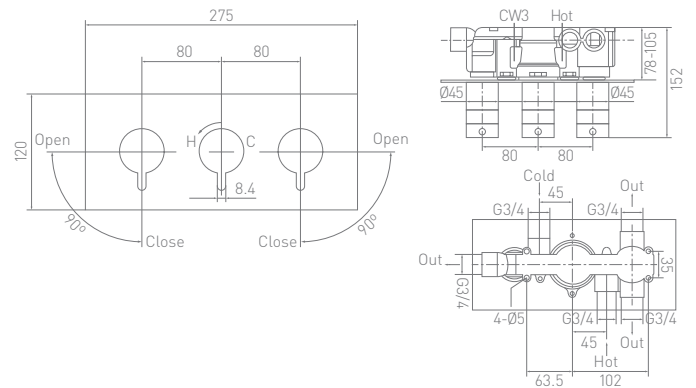

Triple 2 Way Shower Valve Landscape

XSMOL0321BPCP *Low pressure required*

Triple 3 Way Shower Valve Portrait

XSMOL0330BPCP *High pressure required*

Triple 3 Way Shower Valve Landscape

XSMOL0331BPCP *High pressure required*