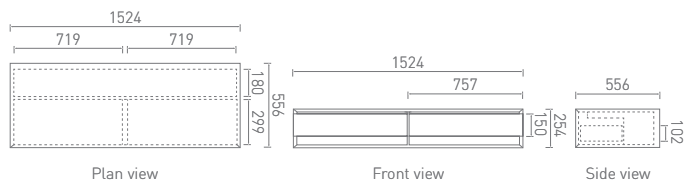

Double Basin (1524 x 559mm)

ZWSCUBVCS6008

Slim Double Drawer Vanity Unit (1210mm)

ZWSMSDDV122WW

Vessel Basin (1219 x 381mm)

ZWSCUBVC848GW

Celare Wall Mounted Single Lever Basin Mixer CL121WNCP

Slim Double Drawer Vanity Unit (1524mm)

ZWSMSDDV152WW

Double Basin (1524 x 559mm)

ZWSCUBVCS6008

Celare 3-piece Basin Mixer

CL130DNCP