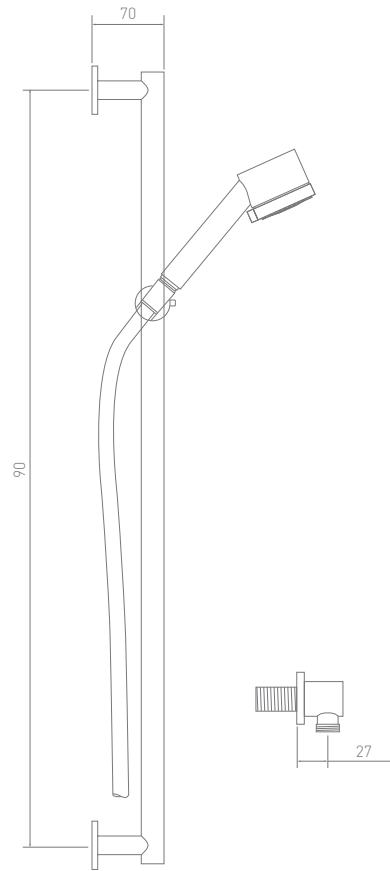

Round Dual 2 Way Shower Valve

OCRODCDVCP

Flexible Kit	NSOCFLEXKITCP	<i>Low pressure required</i>
Slider Rail (900mm)	OCSRCP	
Wall Outlet Elbow	NSOCWOCP	

Charleston Arc

The Charleston Arc and Charleston Square collections of taps, shower mixers and fittings are characterised by smooth, flowing lines and minimal extraneous detailing. They are made exclusively for C.P. Hart by the family company of Jorger – one of Germany's oldest bathroom manufacturies.