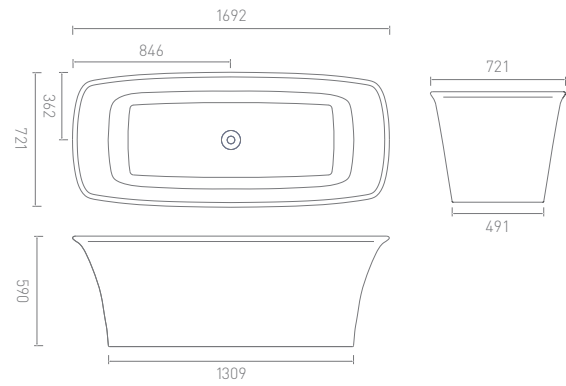

HALOFSBIOFWW

Cube Free Standing Bath (1580 x 760mm)

WSCUBBC04GW

Stone One Free Standing Bath (1700 x 870mm)

STNFSBDWHT

Rydal Free Standing Bath (1692 x 721mm)

HARYFSBGW

Elter Free Standing Bath (1726 x 827mm)