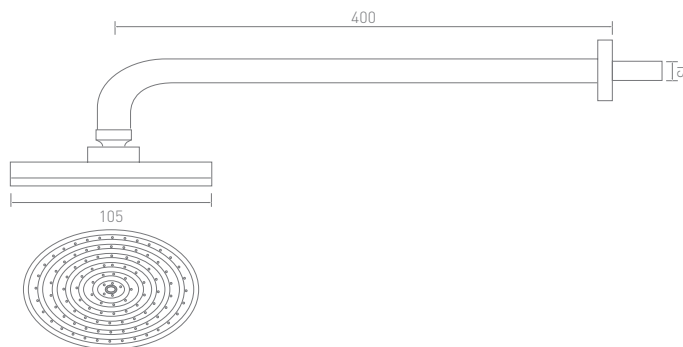

Disc Rain Shower Head (200mm)	OCDISHCP	<i>High pressure required</i>
Shower Arm (400mm)	OCWSACP	

Duo 2 Function Shower Head (105mm)	OC2FUNDUOSHCP	<i>High pressure required</i>
Shower Arm (400mm)	OCWSACP	