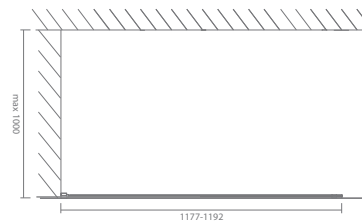

Solo Showers

Hart Solo Glass Screen 850 x 2112mm LH	SOLOASP850LH
Hart Solo Glass Screen 850 x 2112mm RH	SOLOASP850RH

Hart Solo Glass Screen 1000 x 2112mm LH	SOLOASP1000LH
Hart Solo Glass Screen 1000 x 2112mm RH	SOLOASP1000RH
Hart Solo Glass Screen 1100 x 2112mm LH	SOLOASP1100LH
Hart Solo Glass Screen 1100 x 2112mm RH	SOLOASP1100RH

Hart Solo Glass Screen 1200 x 2112mm LH	SOLOASP1200LH
Hart Solo Glass Screen 1200 x 2112mm RH	SOLOASP1200RH