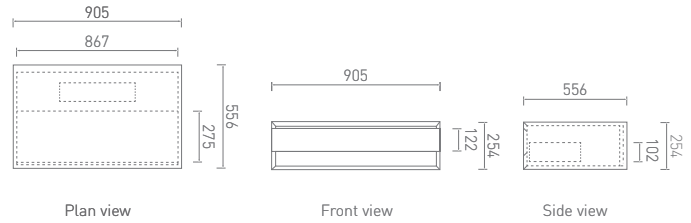

Wetstyle Cube

Slim Single Drawer Vanity Unit (905mm) ZWSMSSDV91WW

Vessel Basin (914 x 381mm) ZWSCUBVC836GW

Celare Wall Mounted Single Lever Basin Mixer CL121WNCP

Single Drawer Vanity Unit (598mm) ZWSMSDVU61WW

Vessel Basin (552 x 381mm) ZWSCUBVC821GW

Celare Wall Mounted Single Lever Basin Mixer CL121WNCP