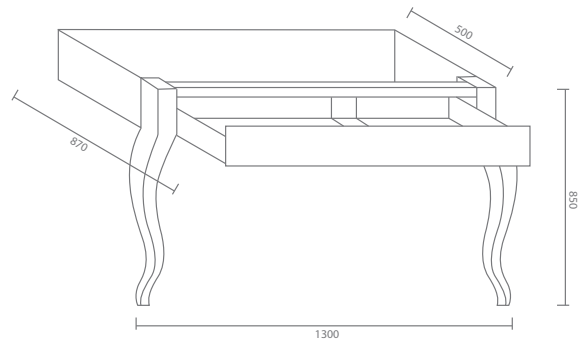

Metafora Drawer Unit (900mm) MF90

Artelinea Countertop Bowl B81

Available In Black Or White Finishes

Metafora Drawer Unit (1300mm) MF130

Artelinea Countertop Bowl B81

Available In Black Or White Finishes

Regolo Console Top (750mm) BTRG.100