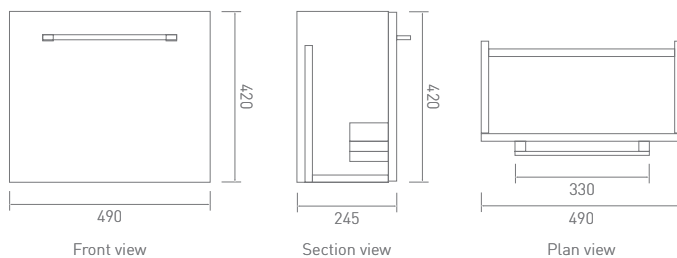

One Door Unit (490 x 245mm)	Z5001DORLCA
Washbasin (500 x 250mm)	NSSZOWB250WW
Meandro Single Lever Basin Mixer	ME110DNCP