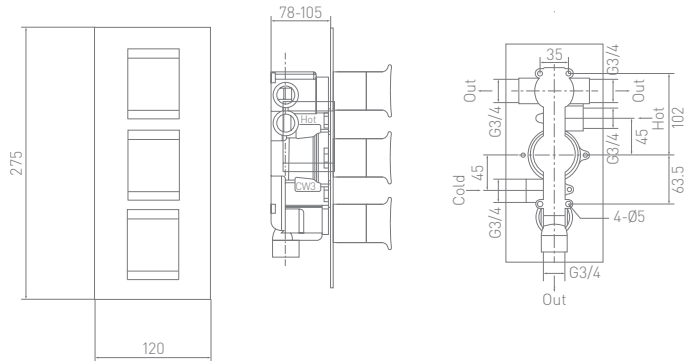

Triple 3 Way Shower Valve Landscape

XSLB301LBPCP

High pressure required