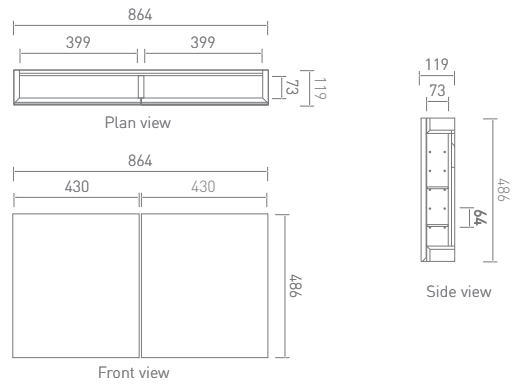

Wetstyle Cube

Double Mirror Cabinet (864mm)

ZWSMDMC86WW

Double Mirror Cabinet (1168mm)

ZWSMDMC117WW