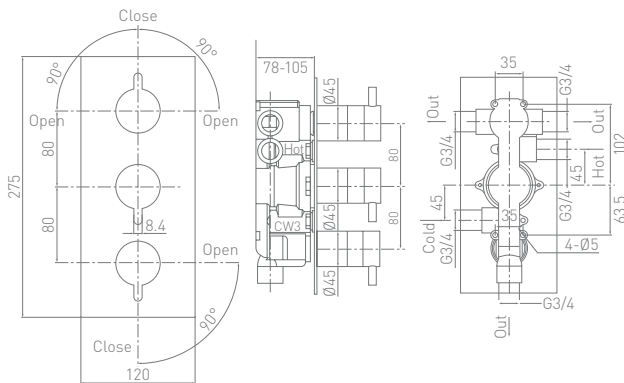

Triple 3 Way Shower Valve Landscape

XSME03301BPCP *High pressure required*