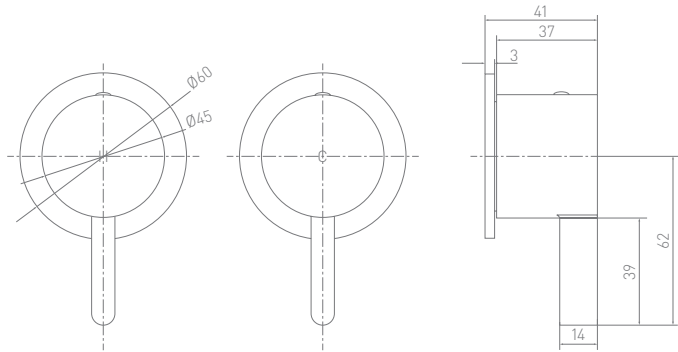

Moto

Bath Spout

MO0370DCP

Wall Valves

MO350WCP