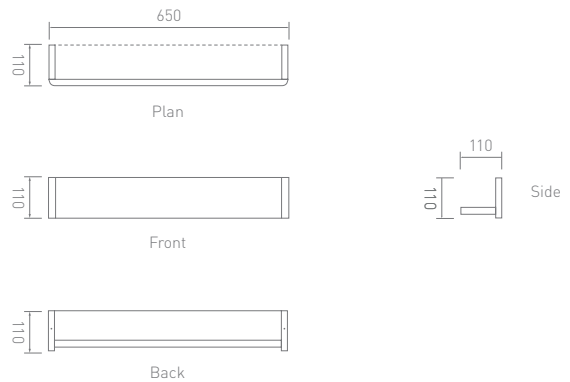

Shelf (650mm)

GI65SHLFGW

Giro

Mirror Cabinet

GI50MRCBLGW

Mirror (966mm)

GI10MIRRGW

Mirror (750mm)