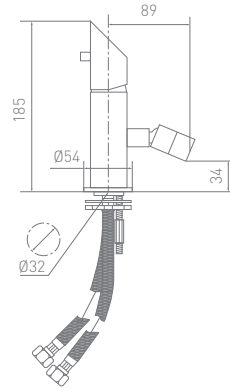

ZMGSCB303MSS

CB500 5-piece Bath Shower Mixer

ZMGSCB500MSS