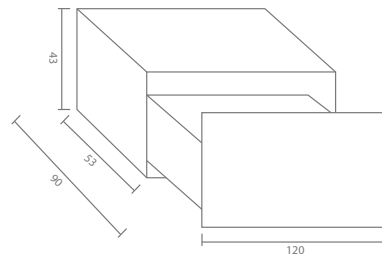

Artelinea

Monolite Drawer Unit (900mm)

ML.02

Finish Shown: Terra

Artelinea Underbowl

BTML90

Monolite Drawer Unit 1200mm

ML.53

Finish Shown: Petrolio

Artelinea Underbowl

BTML120

Kimono Drawer Unit (900mm)

KM.01

Available In Black Or White Finishes