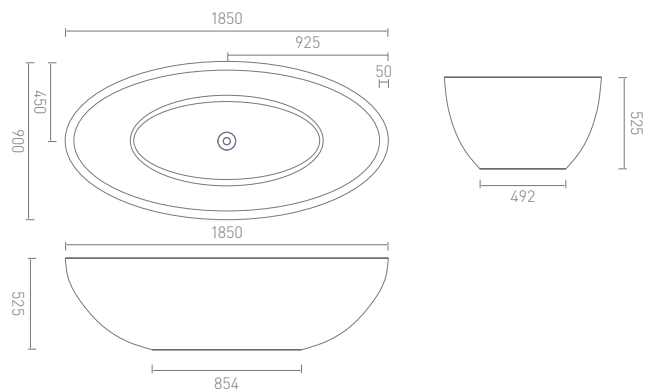

HARYFSBGW

Elter Free Standing Bath (1726 x 827mm)

HAELFSBGW

Coniston Free Standing Bath (1850 x 900mm)

HACOFBSBGW