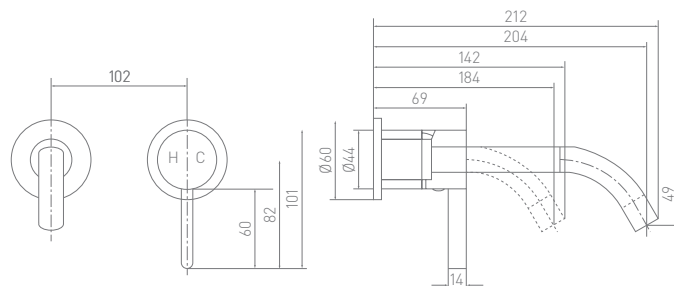

Wall Mounted Single Lever Basin Mixer

MO120WNCP

This product is supplied with two spout lengths, so that the customer may choose the spout appropriate to the installation.

Single Lever Bidet Mixer

MO210DPCP