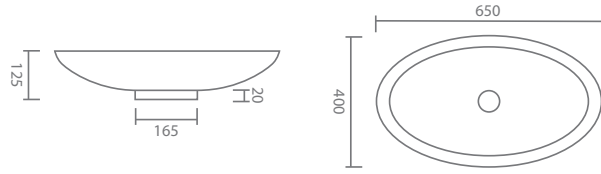

Glass Design Bowls

Ares Washbowl White & Copper

GDARB08WC

Clivia Washbowl

GDCLB01TR