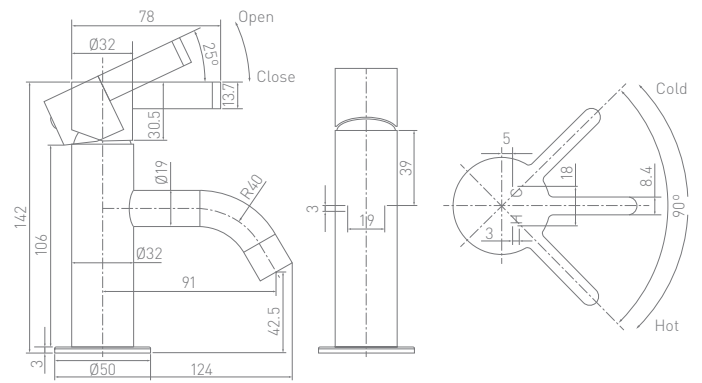

MO114DNCP

Single Lever Basin Mixer With Waste

MO110DPCP

MO110DNCP