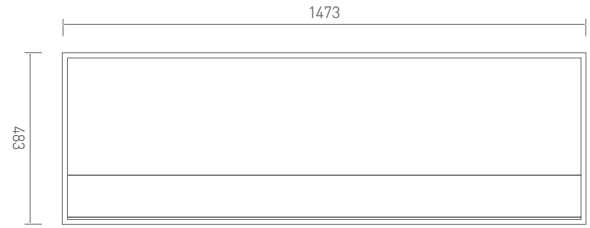

483

1473

Front view

Wetstyle Cube Furniture Finishes

Chocolate

Natural Walnut

White

Wetstyle Cube Basin Finishes

Matt White

Gloss White