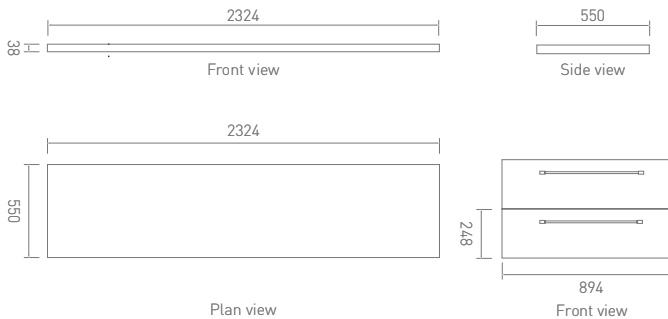

COWB55WW

Starck Tall Basin Mixer

STMWBCP

Two Drawer Unit (2040mm) with Two Countertops & Open Shelf

Finish Shown: Light Oak/Black Gloss

Countertop (2040mm)

ZD2040X10TOPL

Two Drawer Unit (894mm)

ZD896DDRWLO

Open Shelf (320mm)

ZD320OPSHBG

Basin Unit Décor Panel (36mm)

ZDBASEDECORBG

Two Drawer Unit (1220mm)

Finish Shown: White Gloss/Champagne Avola

One Drawer Unit (576mm)	ZD576SDRWCA
Countertop (1220mm)	ZD1220X36TOPW
Décor End Panel	ZDBASEDECORCA
Gessi ISPA Basin	ZISPA42001518
Goccia Basin Taps	ZZGOCCIA

Two Drawer Unit (2324mm) with Two Drawer Units & Open Shelf

Finish Shown: Mink

Two Drawer Unit (894mm)	ZD896DDRWMI
Countertop (2324mm)	ZD2324X10TOPM
Domino Open Shelf (320mm)	ZD320OPSHMI

Domino

Wall Unit

Finish Shown: Walnut