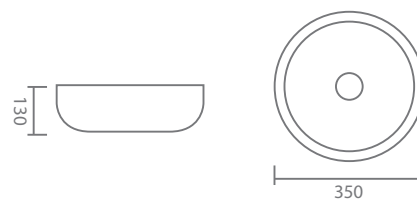

Glass Design Bowls

Exte Washbowl White & Silver

GDEXB05WS

Ramada Washbowl

GDRAB01TR

Rapolano Washbowl Cotto

GDRAB35CO