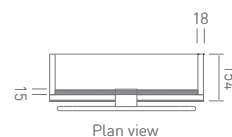

Tall Wall Unit (250 x 1000mm)

Z250TALWALBG

Mirror Cabinet & Light

Finish Shown: White Gloss

Mirror Cabinet (500 x 750mm)

Z50MIRcabRLWG

Front view

Section view