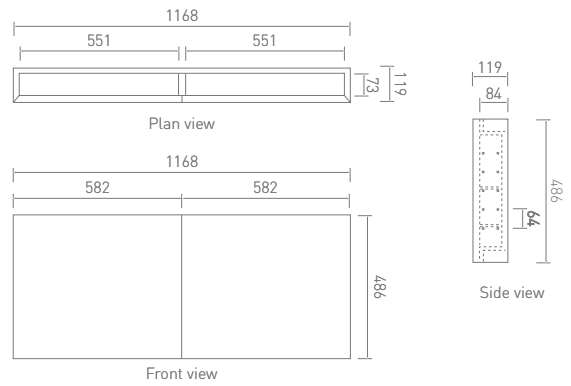

CL121WNCP

Single Linen Cabinet (1524 x 406mm)

ZWSMLC153LWW

Double Linen Cabinet (1524 x 686mm)

ZWSMDLC1536WW

Double LED Mirror Cabinet (1168mm)

ZWSMDLMC117WW

Double LED Mirror Cabinet (864mm)