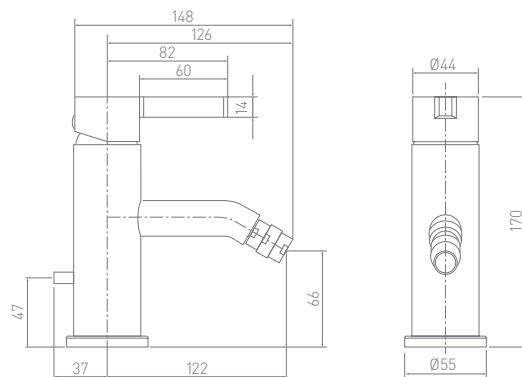

Wall Mounted Single Lever Basin Mixer

MO120WNCP

This product is supplied with two spout lengths, so that the customer may choose the spout appropriate to the installation.

Single Lever Bidet Mixer

MO210DPCP