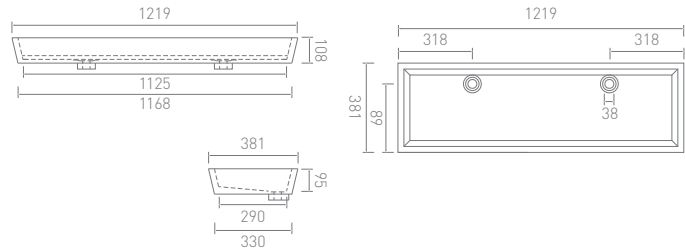

Wetstyle Cube

Vessel Basin (1219 x 381mm)

ZWSCUBVC848GW

Single Basin (914 x 559mm)

ZWSCUBSB911MW

Meandro Single Lever Basin Mixer

ME110DNCP