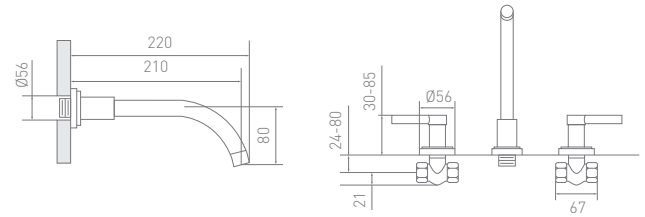

Bath Shower Mixer

BCHSMWM1