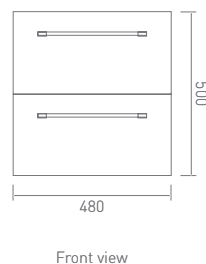

Two Drawer Unit (480mm)

Finish Shown: Hacienda Black

Two Drawer Unit (480 x 490mm)

Z5002DRWHB

Square Washbasin (500 x 500mm)

SZOWS500WW

Meandro Wall Mounted Basin Mixer

ME120WNCP