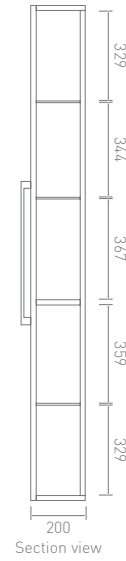

Tall Storage Unit

Finish Shown: Wenge

Tall Storage Unit (400 x 1800mm)

ZD40TALWCBWE

Tall Unit Décor Panel (36mm)

ZDTALLDECORBG