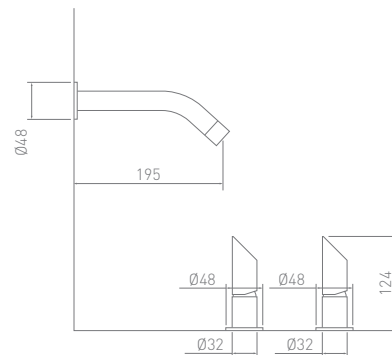

CB215 Wall Mounted 3-piece Basin Mixer

ZMGSCB215MSS