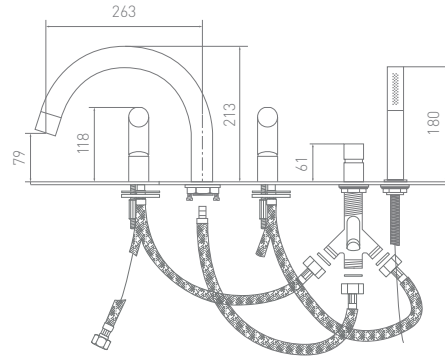

CB432 Thermostatic Shower Valve & Handset

ZMGSCB432MSS