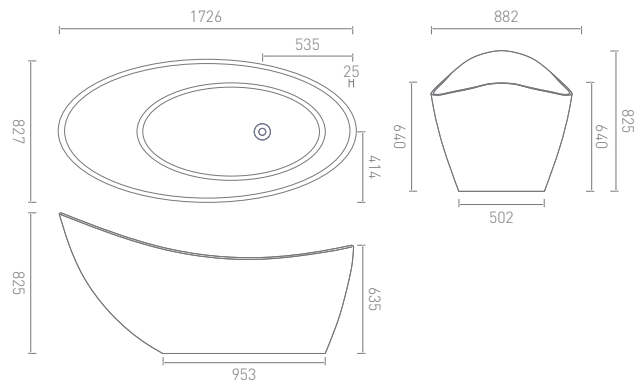

Coniston Free Standing Bath (1850 x 900mm)

HACOFBSBGW