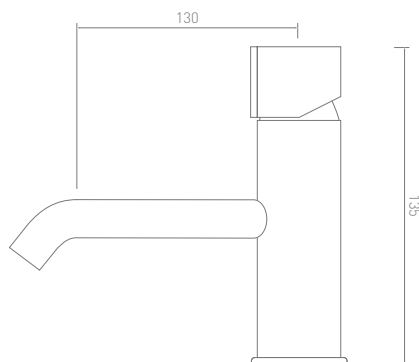

OCBAL1CP

High pressure required

Single Lever Mono Basin Mixer With Waste

OCBAL1CP

High pressure required

OCBALNPCP