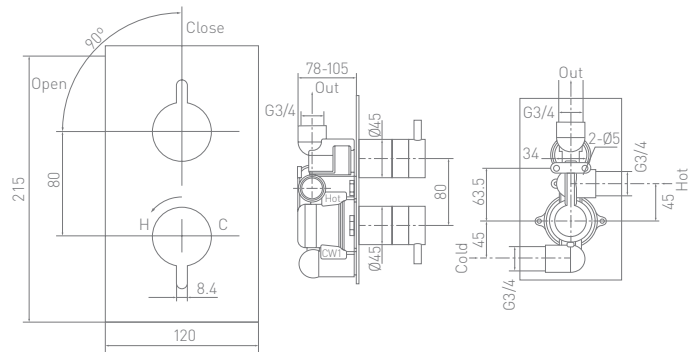

Floor Legs MO002FCP

Dual 1 Way Shower Valve Portrait

XSMOL0210BPCP *Low pressure required*

Dual 2 Way Shower Valve Portrait

XSMOL0215BPCP *High pressure required*

Triple 2 Way Shower Valve Portrait

XSMOL0320BPCP *Low pressure required*