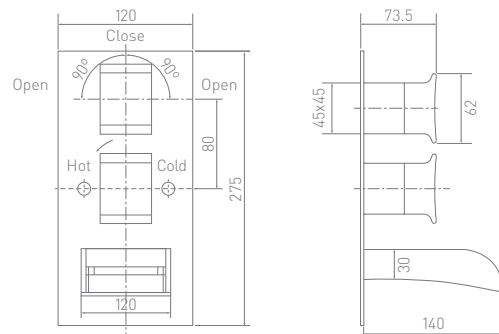

Libero

3-piece Basin Mixer

LB130DNCP

Wall Mounted Single Lever Basin Mixer

LB121WNCP

Wall Mounted Thermostatic Bath Filler

LB1600SBPCP