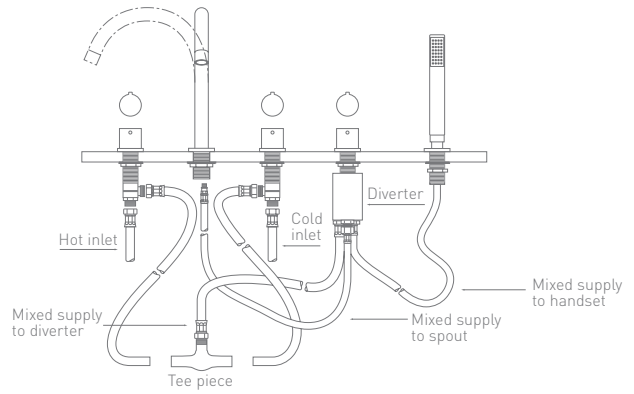

3-piece Wall Mounted Basin Mixer

OCGDMWBA3CP

All pressures

Mono Bidet Mixer

OCGDMSLBICP

All pressures

5-piece Bath Shower Mixer

OCGDM5BSMCP *High pressure required*