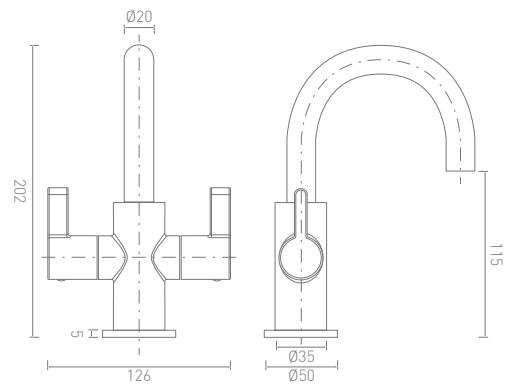

MO114DNCP

Single Lever Basin Mixer With Waste

MO110DPCP

MO110DNCP

Dual Handle Small Mono Basin Mixer

MO115DNCP