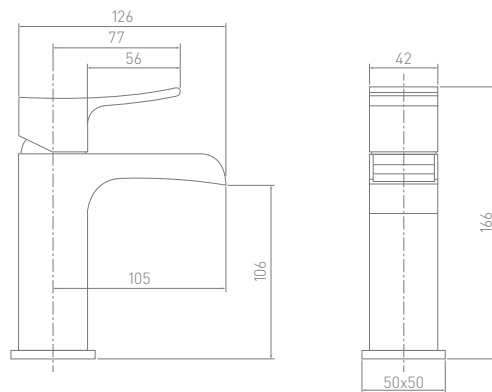

LB110DNCP

Tall Single Lever Basin Mixer

LB112DNCP