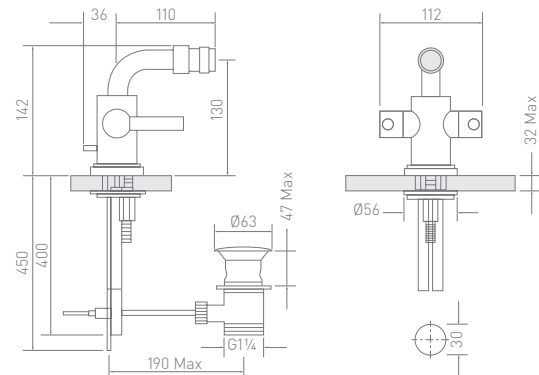

BCA3SBF1

Single Lever Bidet Mixer

BCAMLBICP

Mono Bidet Mixer

BCABI001