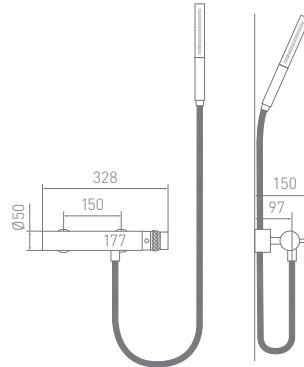

MB435 Manual Shower Valve