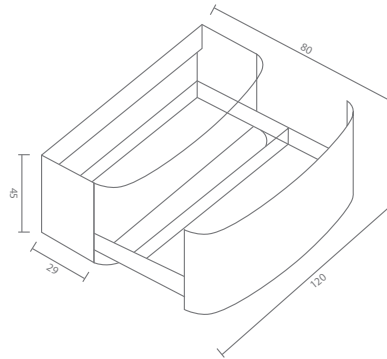

Kimono Drawer Unit (1200mm)

KM.02

Available In Black Or White Finishes

Finishes