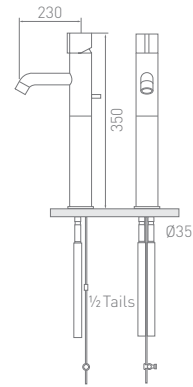

Ocean

Tall Single Lever Mono Basin Mixer

OCTBALICP

All pressures

3-piece Wall Mounted Basin Mixer

OCGDMWBA3CP

All pressures