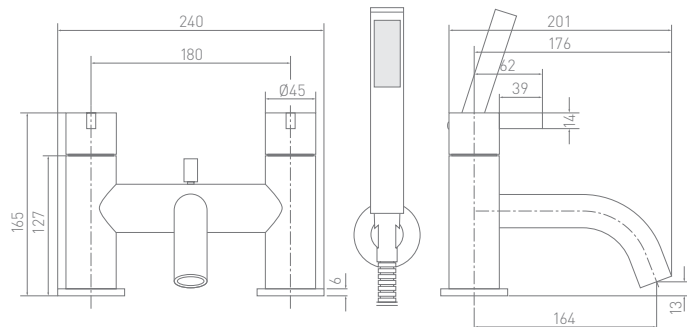

Floor Legs MO002FCP

Dual 1 Way Shower Valve Portrait

XSMOL0210BPCP *Low pressure required*

Dual 2 Way Shower Valve Portrait

XSMOL0215BPCP *High pressure required*

Triple 2 Way Shower Valve Portrait

XSMOL0320BPCP *Low pressure required*