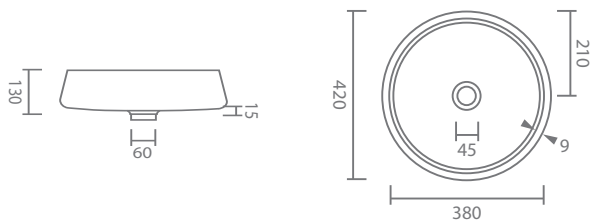

Glass Design Bowls

Ares Washbowl White & Copper

GDARB08WC

Clivia Washbowl

GDCLB01TR

Exte Washbowl Black & Silver

GDEXB02BS