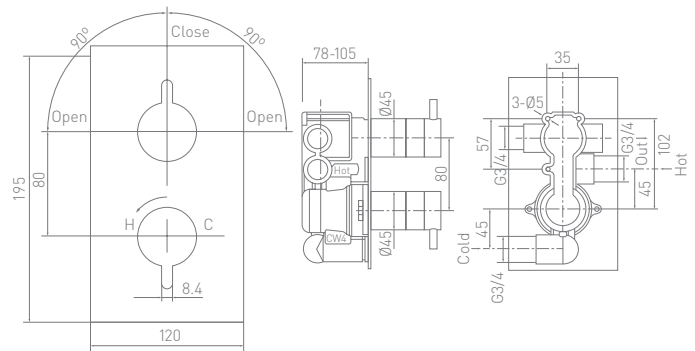

Floor Legs MO002FCP

Dual 1 Way Shower Valve Portrait

XSMOL0210BPCP *Low pressure required*

Dual 2 Way Shower Valve Portrait

XSMOL0215BPCP *High pressure required*

Triple 2 Way Shower Valve Portrait

XSMOL0320BPCP *Low pressure required*