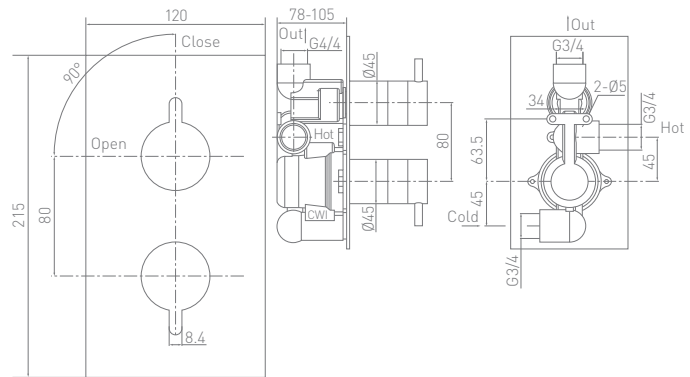

Meandro

Dual 1 Way Shower Valve Portrait

XSME02100BPCP *Low pressure required*

Dual 2 Way Shower Valve Portrait

XSME02150BPCP *High pressure required*

Triple 2 Way Shower Valve Portrait

XSME03200BPCP *Low pressure required*