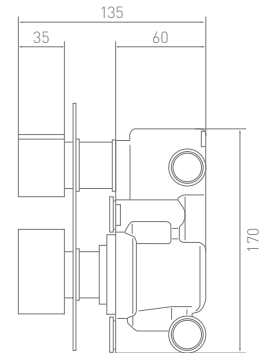

Round Dual 2 Way Shower Valve

OCRODCDVCP

Flexible Kit	NSOCFLEXKITCP	<i>Low pressure required</i>
Slider Rail (900mm)	OCSRCP	
Wall Outlet Elbow	NSOCWOCP	

Charleston Arc

The Charleston Arc and Charleston Square collections of taps, shower mixers and fittings are characterised by smooth, flowing lines and minimal extraneous detailing. They are made exclusively for C.P. Hart by the family company of Jorger – one of Germany's oldest bathroom manufacturies.