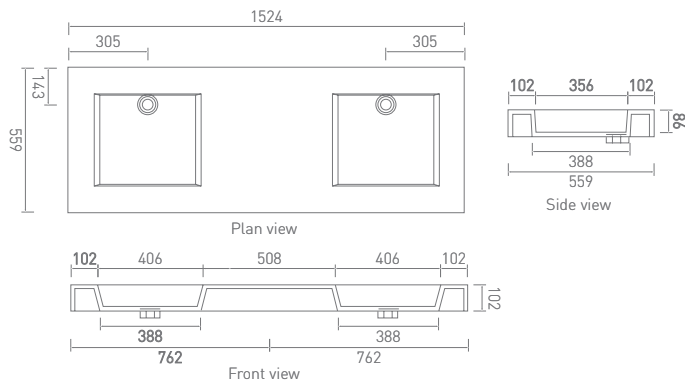

Double Basin (1524 x 559mm)

ZWSCUBVCS6008