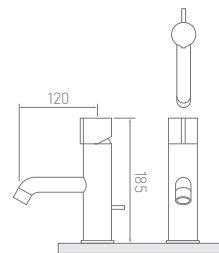

5-piece Bath Shower Mixer