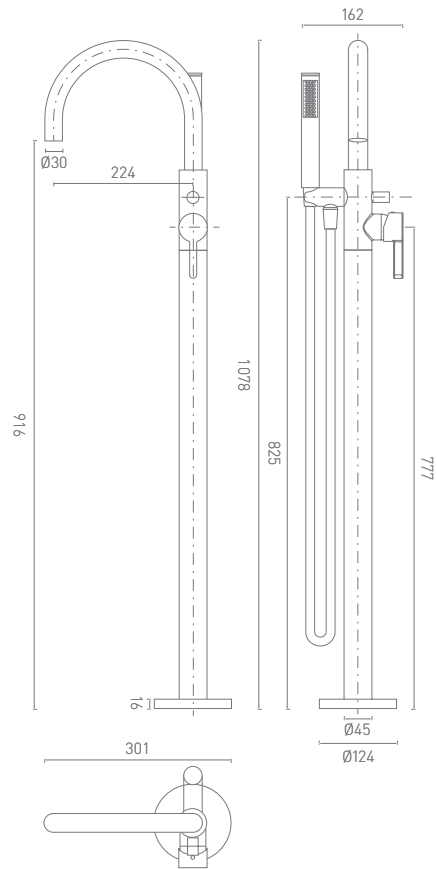

Free Standing Bath Spout