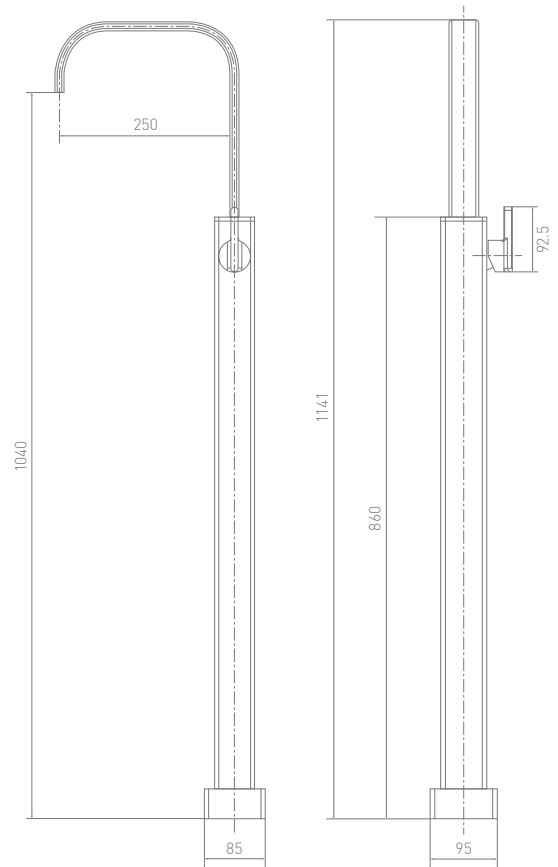

Meandro

Dual 1 Way Shower Valve Portrait

XSME02100BPCP *Low pressure required*

Dual 2 Way Shower Valve Portrait

XSME02150BPCP *High pressure required*

Triple 2 Way Shower Valve Portrait

XSME03200BPCP *Low pressure required*