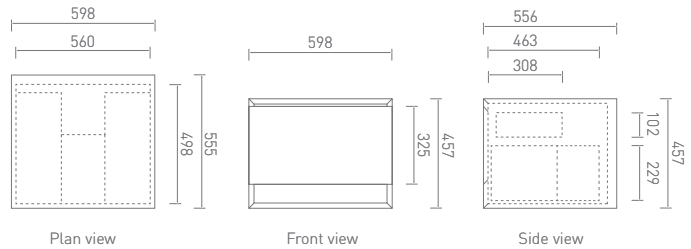

Vessel Basin (914 x 381mm) ZWSCUBVC836GW

Celare Wall Mounted Single Lever Basin Mixer CL121WNCP

Single Drawer Vanity Unit (598mm) ZWSMSDVU61WW

Vessel Basin (552 x 381mm) ZWSCUBVC821GW

Celare Wall Mounted Single Lever Basin Mixer CL121WNCP