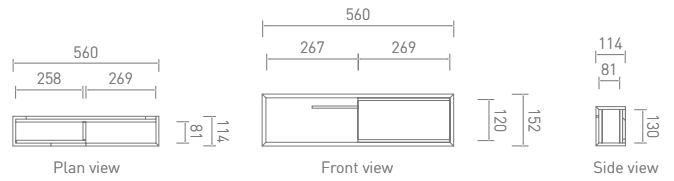

Triple Mirror Cabinet (1475mm)

ZWSMDMC147WW

Wetstyle Cube

Double Wall Mounted Storage Cabinet (560mm)

ZWSMDWMSC56WW

Double Wall Mounted Storage Cabinet (864mm)

ZWSMDWMSC86WW

Double Wall Mounted Storage Cabinet (1168mm)

ZWSMDWMC117WW

Wetstyle Cube

Double Wall Mounted Storage Cabinet (1475mm)

ZWSMDWMC147WW

Brushed Steel Vertical Mirror (483 x 711mm)

ZWSCVM71BSS

Brushed Steel Horizontal Mirror (1168 x 483mm)

ZWSCHM117BSS