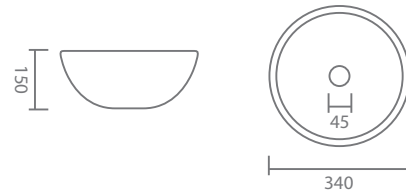

Rapolano Washbowl Cotto

GDRAB35CO