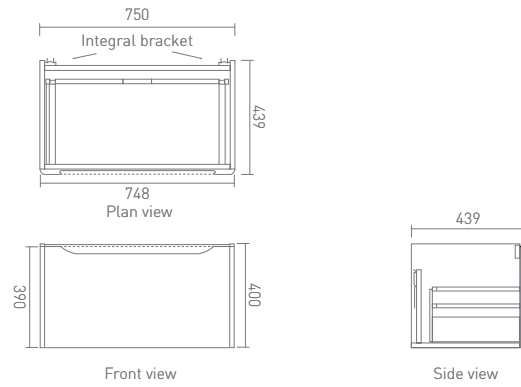

One Drawer Unit (584mm)

GI621DRWGW

Giro Basin (620 x 480mm)

GINBA603WW

One Drawer Unit (750mm)

GI801DRWGW

Giro Basin (800 x 460mm)

GINBA803WW