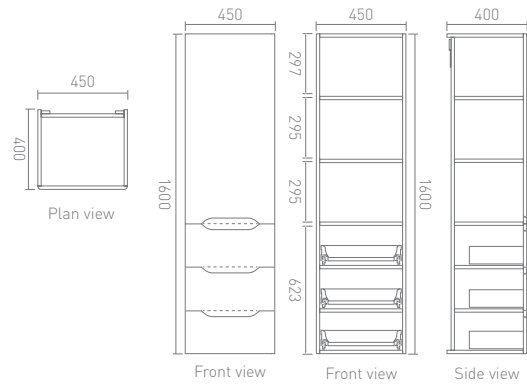

One Drawer Unit (584mm)

GI621DRWGW

Giro Basin (620 x 480mm)

GINBA603WW

One Drawer Unit (750mm)

GI801DRWGW

Giro Basin (800 x 460mm)

GINBA803WW

One Drawer Unit (966mm)

GI101DRWSG

Giro Basin (1000 x 480mm)

GINBA803WW

Tall Drawer Unit

GI45TUDRWLGW

Tall Laundry Unit

ZGI45TULBLGW

Shelf (650mm)

GI65SHLFGW

Giro

Mirror Cabinet

GI50MRCBLGW

Mirror (966mm)

GI10MIRRGW

Mirror (750mm)