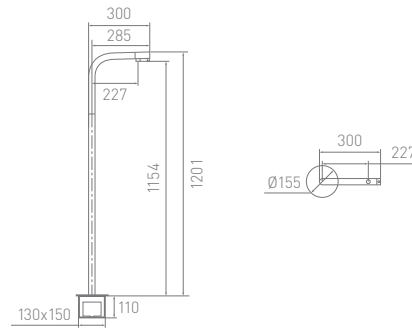

MB249 3-piece Low Spout Basin Mixer

ZMGSCB203PSS