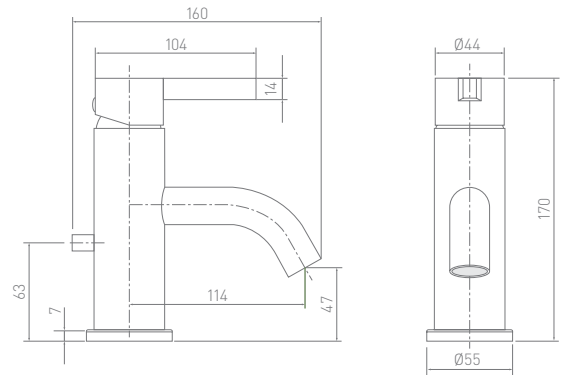

Product Shown:
Wall Mounted Single Lever Basin Mixer

Small Single Lever Basin Mixer

MO114DNCP

Single Lever Basin Mixer With Waste

MO110DPCP

Single Lever Basin Mixer

MO110DNCP

Dual Handle Small Mono Basin Mixer