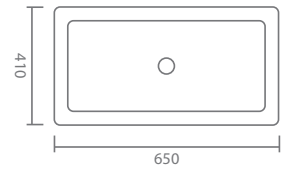

Glass Design Bowls

Alumix Washbowl Black & Silver

GDALB02BS

Alumix Washbowl White & Silver