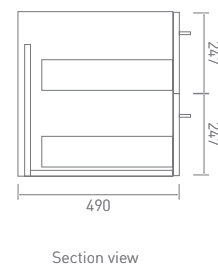

Two Drawer Unit (480mm)

Finish Shown: Hacienda Black

Two Drawer Unit (480 x 490mm)

Z5002DRWHB

Square Washbasin (500 x 500mm)

SZOWS500WW

Meandro Wall Mounted Basin Mixer

ME120WNCP