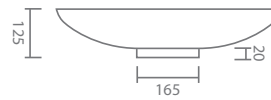

Glass Design Bowls

Alumix Washbowl Black & Silver

GDALB02BS

Alumix Washbowl White & Silver

GDALB05WS

Ares Washbowl Black & Silver

GDARB02BS