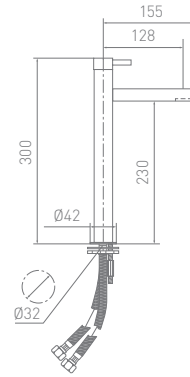

MB247 Floor Mounted Basin Mixer

ZMGSMB247MSS