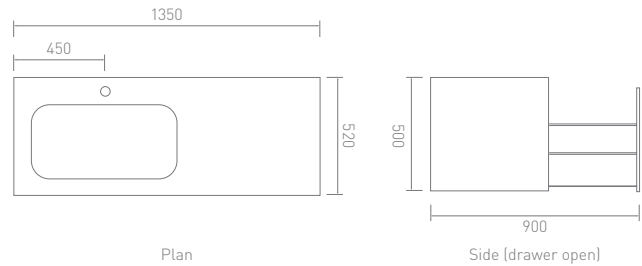

Monolite Drawer Unit (600mm)

ML.07

Finish Shown: Lichene

Artelina Underbowl

BTML60