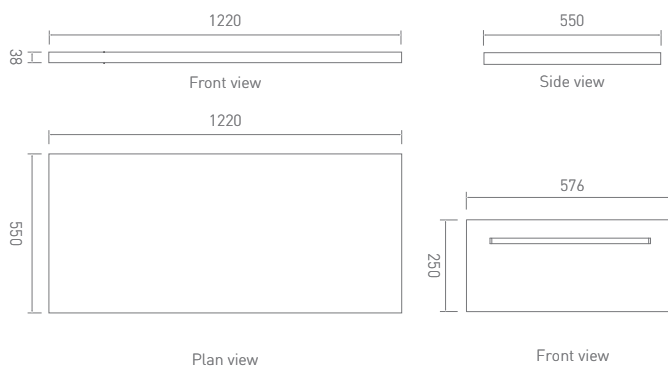

COWB55WW

Starck Tall Basin Mixer

STMWBCP

Two Drawer Unit (2040mm) with Two Countertops & Open Shelf

Finish Shown: Light Oak/Black Gloss

Countertop (2040mm)

ZD2040X10TOPL

Two Drawer Unit (894mm)

ZD896DDRWLO

Open Shelf (320mm)

ZD320OPSHBG

Basin Unit Décor Panel (36mm)

ZDBASEDECORBG

Two Drawer Unit (1220mm)

Finish Shown: White Gloss/Champagne Avola

One Drawer Unit (576mm)	ZD576SDRWCA
Countertop (1220mm)	ZD1220X36TOPW
Décor End Panel	ZDBASEDECORCA
Gessi ISPA Basin	ZISPA42001518
Goccia Basin Taps	ZZGOCCIA