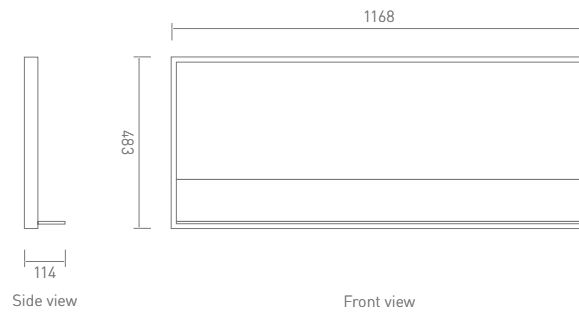

ZWSMDWMC117WW

Wetstyle Cube

Double Wall Mounted Storage Cabinet (1475mm)

ZWSMDWMC147WW

Brushed Steel Vertical Mirror (483 x 711mm)

ZWSCVM71BSS

Brushed Steel Horizontal Mirror (1168 x 483mm)

ZWSCHM117BSS