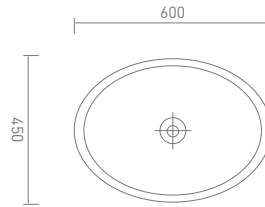

Products Shown:
Stone Two Washbowls , Monolite Unit & Ocean Brassware

Stone Two

Stone Two Oval Washbowl (580 x 420mm) STNTOWBMW

Stone Two Oval Washbowl (600 x 450mm) ZSTNOVSDW

Stone Two Finishes

White Matt