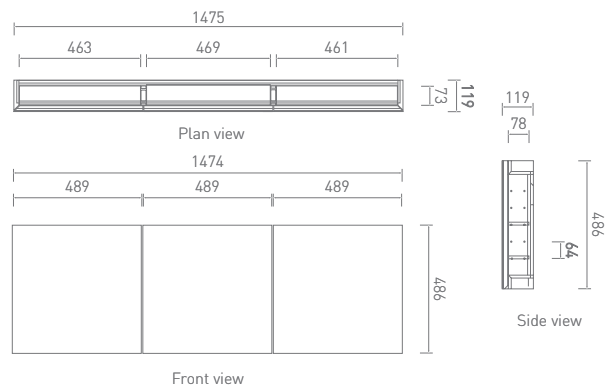

Wetstyle Cube

Double Mirror Cabinet (864mm)

ZWSMDMC86WW

Double Mirror Cabinet (1168mm)

ZWSMDMC117WW

Triple Mirror Cabinet (1475mm)

ZWSMDMC147WW