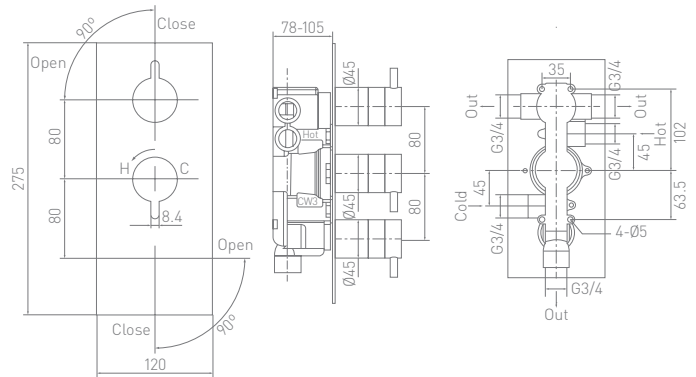

Triple 3 Way Shower Valve Landscape

XSMOL0331BPCP *High pressure required*