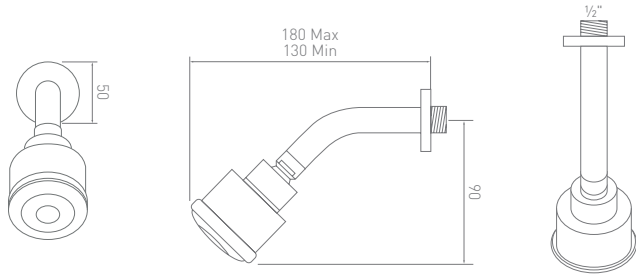

Shut Off Valve

Ocean

3 Function Shower Head

OC3FUNHPSHCP *High pressure required*

Body Jet

OCBJCP