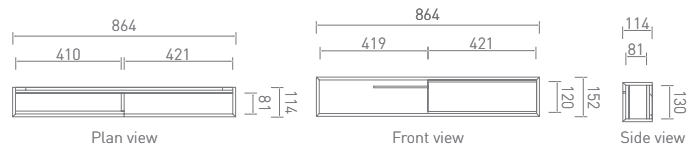

Triple Mirror Cabinet (1475mm)

ZWSMDMC147WW

Wetstyle Cube

Double Wall Mounted Storage Cabinet (560mm)

ZWSMDWMSC56WW

Double Wall Mounted Storage Cabinet (864mm)

ZWSMDWMSC86WW

Double Wall Mounted Storage Cabinet (1168mm)

ZWSMDWMC117WW

Wetstyle Cube

Double Wall Mounted Storage Cabinet (1475mm)

ZWSMDWMC147WW

Brushed Steel Vertical Mirror (483 x 711mm)

ZWSCVM71BSS

Brushed Steel Horizontal Mirror (1168 x 483mm)

ZWSCHM117BSS