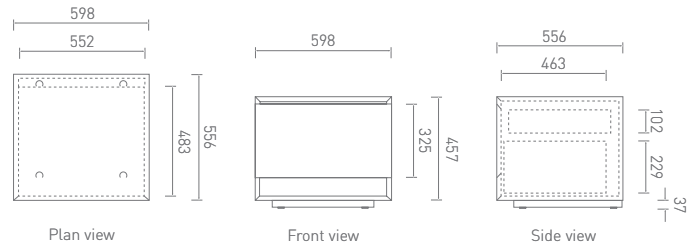

Wetstyle Cube

Free Standing Single Drawer Unit (598mm) ZWSMFSSDU61WW

Vessel Basin (552 x 381mm) ZWSCUBVC821GW

Celare Wall Mounted Single Lever Basin Mixer CL121WNCP