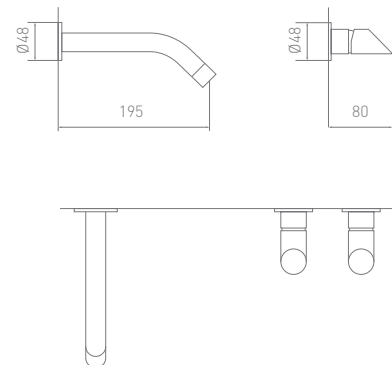

CB303 Mono Bidet Mixer