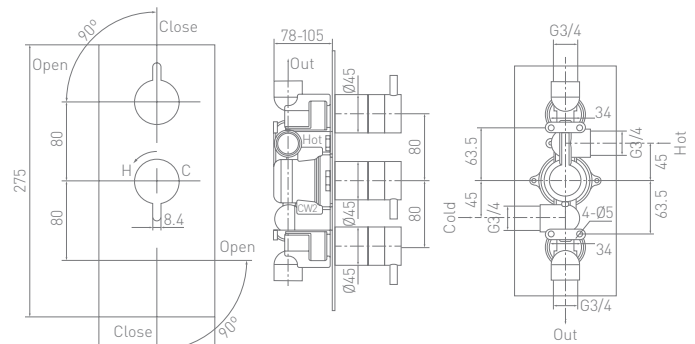

Floor Legs MO002FCP

Dual 1 Way Shower Valve Portrait

XSMOL0210BPCP *Low pressure required*

Dual 2 Way Shower Valve Portrait

XSMOL0215BPCP *High pressure required*

Triple 2 Way Shower Valve Portrait

XSMOL0320BPCP *Low pressure required*