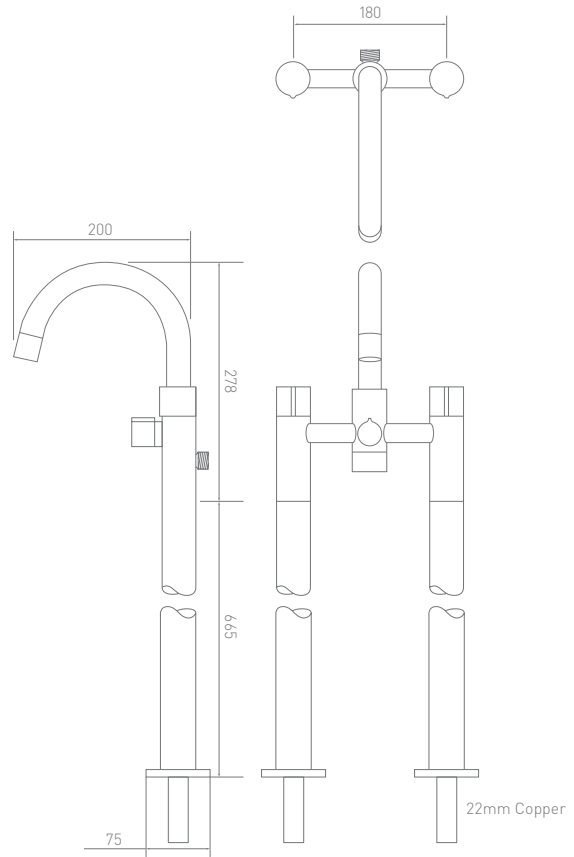

Disc Rain Shower Head (200mm)	OCDISHCP	<i>High pressure required</i>
Shower Arm (400mm)	OCWSACP	

Duo 2 Function Shower Head (105mm)	OC2FUNDUOSHCP	<i>High pressure required</i>
Shower Arm (400mm)	OCWSACP	