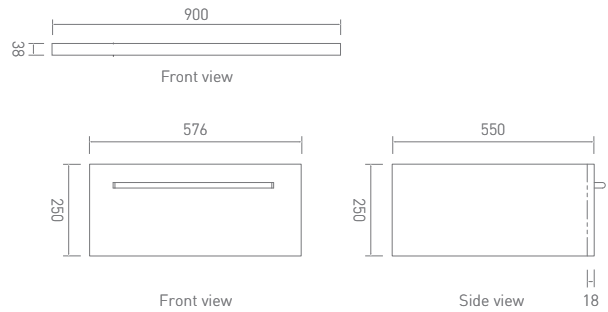

One Drawer Unit (576mm)

Finish Shown: Walnut

One Drawer Unit (576mm)	ZD576SDRWWA
Countertop (900mm)	ZD580X10TOPWA
Colony Oval Washbowl	COWB55WW
Starck Tall Basin Mixer	STMWBCP

Two Drawer Unit (1604mm) & Two Open Units