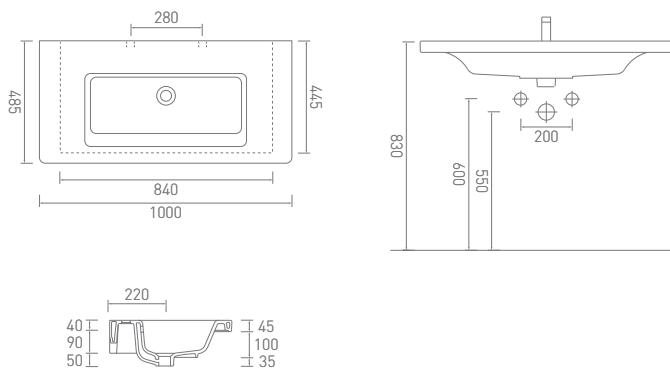

Basin (620 x 485mm)

GINBA600WW

Basin (800 x 460mm)

GINBA800WW

Basin (1000 x 485mm)

GINBA100WW

Giro

Wall Mounted WC (540 x 350mm)