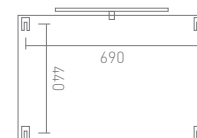

Mirror Cabinet & Light

Finish Shown: White Gloss

Mirror Cabinet (500 x 750mm)

Z50MIRcabRLWG

Front view

Mirror & Light

Finish Shown: Mocca Gloss

Mirror (500 x 750mm)

Z500MIRLMO

Back view