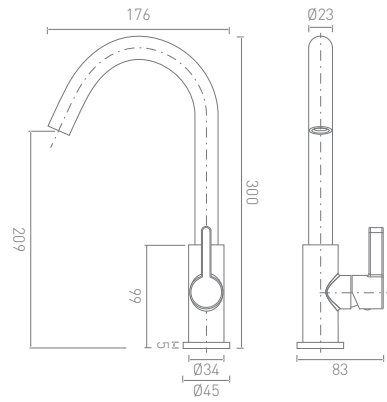

Moto

Side Lever Mono Basin Mixer

MO111DNCP

Dual Lever Mono Basin Mixer

MO133DPCP