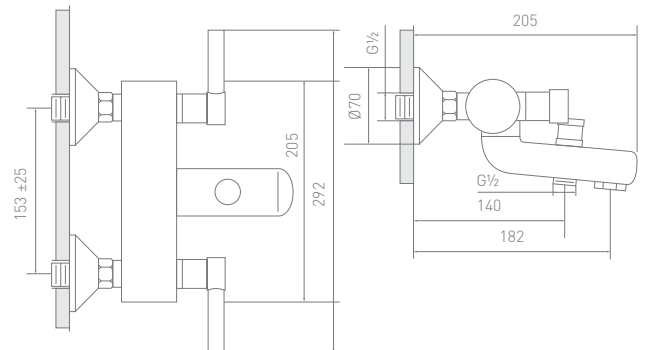

Handshower & Hose

CHARCHSCP