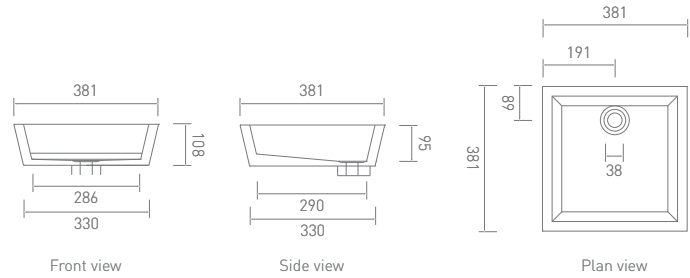

Products Shown:
Double Basin, Vanity Unit with Celare Brassware
Mirror Cabinet, Wall Unit and Linen Cabinet

Wetstyle Cube

Vessel Basin (381 x 381mm)

ZWSCUBVC815GW

Vessel Basin (552 x 381mm)

ZWSCUBVC821GW

Vessel Basin (914 x 381mm)