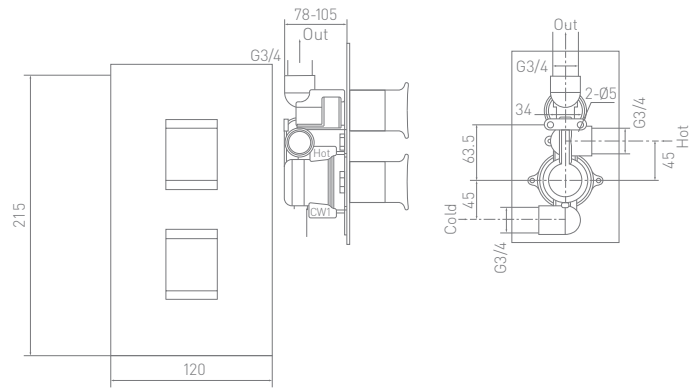

Libero

Free Standing Bath Shower Mixer

LB415FCP

Dual 1 Way Shower Valve Portrait

XSLB100LBPCP

Low pressure required

Dual 2 Way Shower Valve Portrait

XSLB150LBPCP