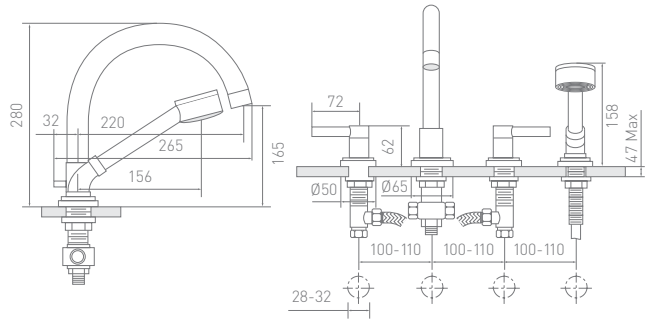

Single Lever Bidet Mixer

BCAMLBICP

Mono Bidet Mixer

BCABI001

Charleston Arc

4-piece Bath Shower Mixer

BCA4PDM1

Wall Mounted Bath Set