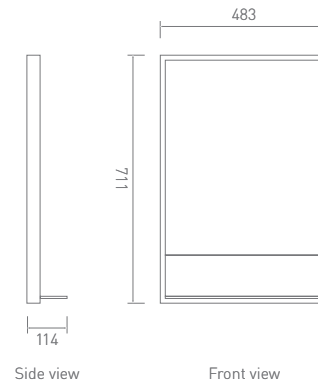

ZWSMDWMC117WW

Wetstyle Cube

Double Wall Mounted Storage Cabinet (1475mm)

ZWSMDWMC147WW

Brushed Steel Vertical Mirror (483 x 711mm)

ZWSCVM71BSS

Brushed Steel Horizontal Mirror (1168 x 483mm)

ZWSCHM117BSS