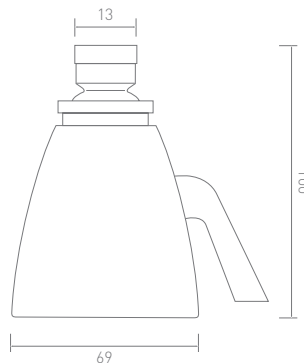

Disc Rain Shower Head (200mm)	OCDISHCP	<i>High pressure required</i>
Shower Arm (400mm)	OCWSACP	

Duo 2 Function Shower Head (105mm)	OC2FUNDUOSHCP	<i>High pressure required</i>
Shower Arm (400mm)	OCWSACP	

3 Function Shower Head	GRSH6CP	<i>High pressure required</i>
Short Shower Arm	OCSACP