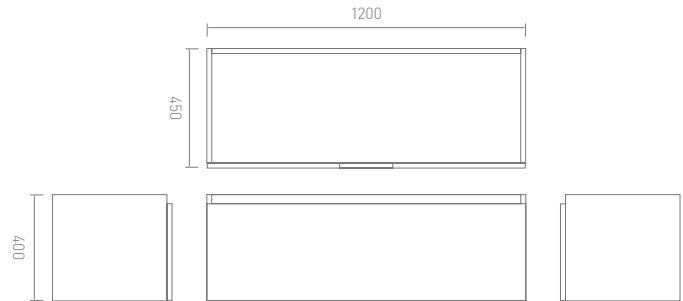

One Drawer Console (400 x 1200 x 450mm) 5PLAT07004010

Worktop (1200 x 450mm) 5PLATP3.004