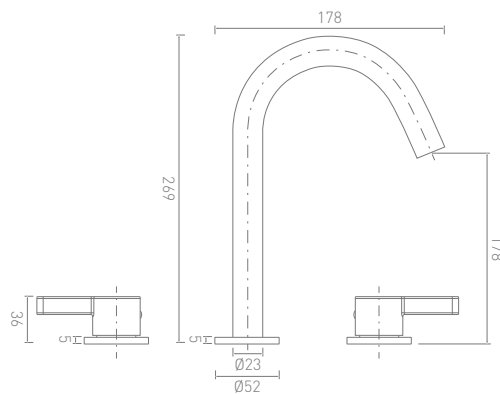

Tall Single Lever Basin Mixer