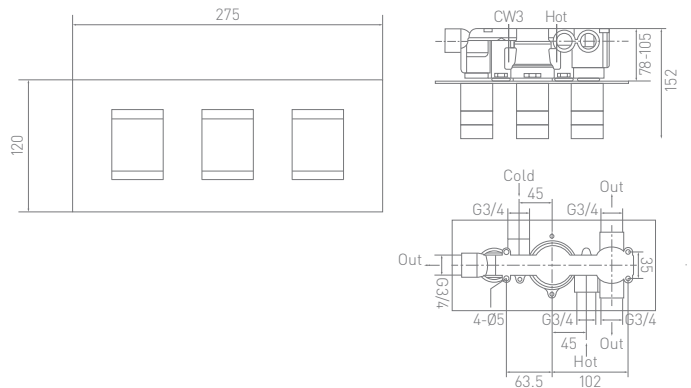

Libero

Triple 2 Way Shower Valve Landscape

XSLB201LBPCP

Low pressure required

Triple 3 Way Shower Valve Portrait

XSLB300LBPCP

High pressure required

Triple 3 Way Shower Valve Landscape

XSLB301LBPCP

High pressure required