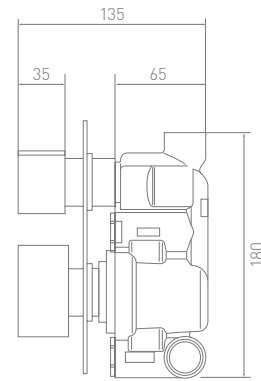

Round Dual 2 Way Shower Valve

OCRODCDVCP

Flexible Kit	NSOCFLEXKITCP	<i>Low pressure required</i>
Slider Rail (900mm)	OCSRCP	
Wall Outlet Elbow	NSOCWOCP	

Charleston Arc

The Charleston Arc and Charleston Square collections of taps, shower mixers and fittings are characterised by smooth, flowing lines and minimal extraneous detailing. They are made exclusively for C.P. Hart by the family company of Jorger – one of Germany's oldest bathroom manufacturies.