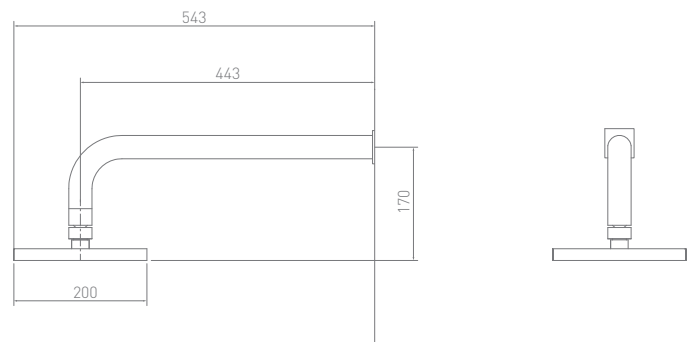

ZMGSCB432MSS

DE700 Concealed Two Way Diverter

ZMGSD700MSS

SO606 Round Rain Shower Head

ZMGSSO606MSS

SO602 Square Rain Shower Head & Arm (200mm)

ZMGSSO602MSS

SO603 Square Rain Shower Head & Arm (400mm)