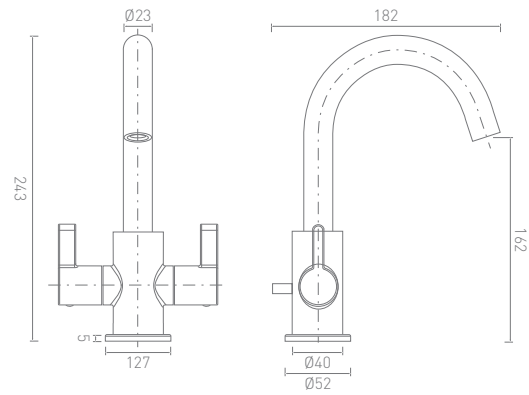

2-piece Low Basin Mixer

MO125DNCP