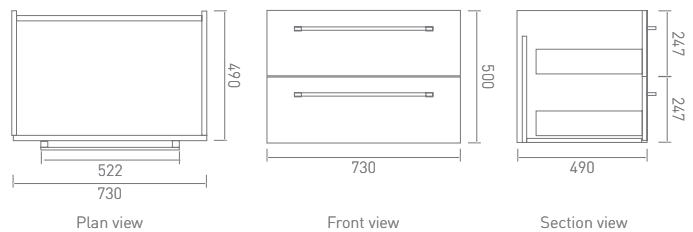

Two Drawer Unit (730 x 490mm)

Z7502DRWEX

Rectangular Washbasin (750mm)

SZOWB750WW

Meandro 3-piece Basin Mixer

ME135DNCP