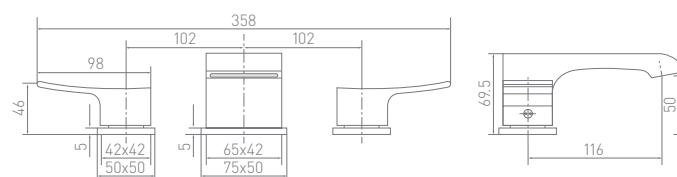

CL110DNCP

Tall Single Lever Basin Mixer

CL112DNCP

3-piece Basin Mixer

CL130DNCP