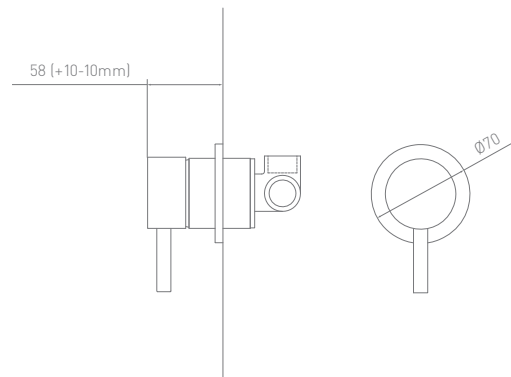

ZMGSCB432MSS

DE700 Concealed Two Way Diverter

ZMGSD700MSS

SO606 Round Rain Shower Head

ZMGSSO606MSS

SO602 Square Rain Shower Head & Arm (200mm)

ZMGSSO602MSS

SO603 Square Rain Shower Head & Arm (400mm)