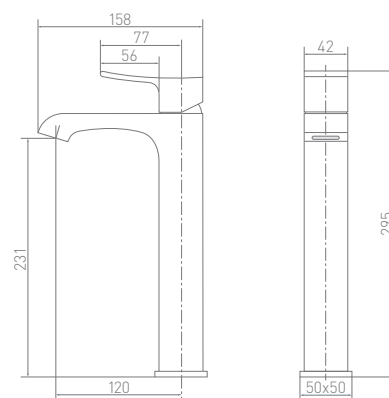

3-piece Basin Mixer

CL130DNCP