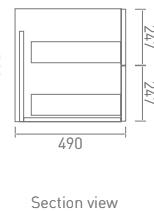

Two Drawer Unit (980mm)

Finish Shown: Wenge

Two Drawer Unit (980 x 490mm)

SZ1002DRWWE

Washbasin (1000mm)

SZOWB103WW

Meandro 3-piece Basin Mixer

ME135DNCP