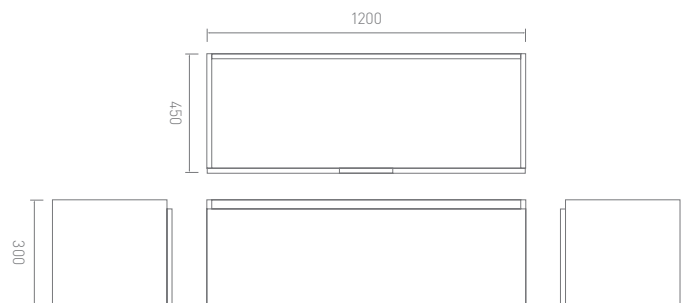

Two Drawer Console (300 x 1200 x 450mm) 5PLAT03.004.010

Double Basin (1200 x 450mm) 5PLALV0.015

Drain for Double Basin 5PLAKSS.005

Organiser (60mm) 5PLASE0.002

Organiser (140mm) 5PLASE0.001