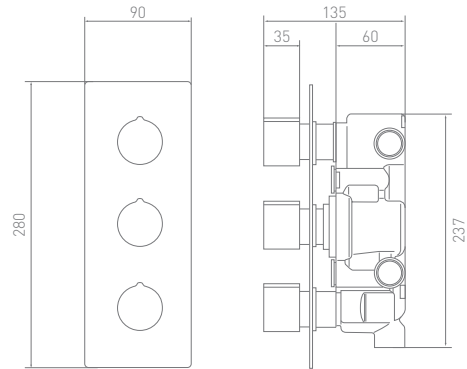

OCRETCVCP

Rectangular Triple 3 Way Shower Valve

OCRETCDVCP