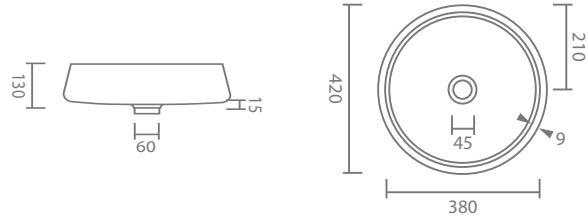

Glass Design Bowls

Exte Washbowl White & Silver

GDEXB05WS

Ramada Washbowl

GDRAB01TR