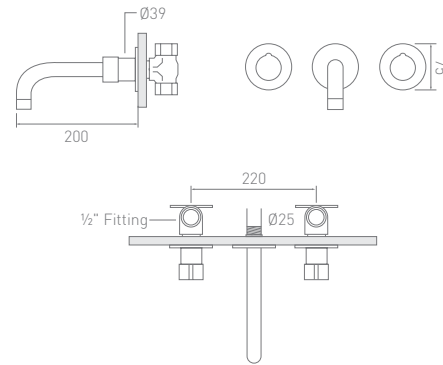

OCGDM5BSMCP *High pressure required*

3-piece Wall Mounted Bath Filler

OCGDMWBT3CP *All pressures*