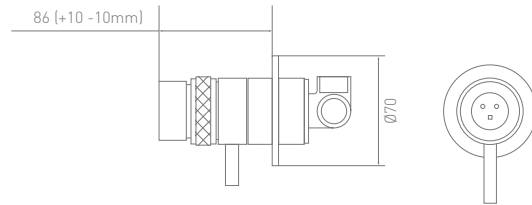

ZMG SMB427MSS

MB435 Manual Shower Valve

ZMGSMB435MSS

MB428 Concealed Thermostatic Shower Valve

ZMGSMB428MSS

MB429 Single Lever Shower Mixer Wall Mounted

ZMGSMB429MSS

SO601 Round Rain Shower Head & Arm