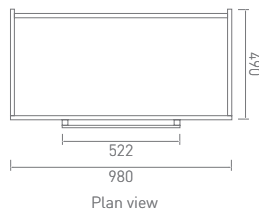

Two Drawer Unit (980mm)

Finish Shown: Wenge

Two Drawer Unit (980 x 490mm)

SZ1002DRWWE

Washbasin (1000mm)

SZOWB103WW

Meandro 3-piece Basin Mixer

ME135DNCP