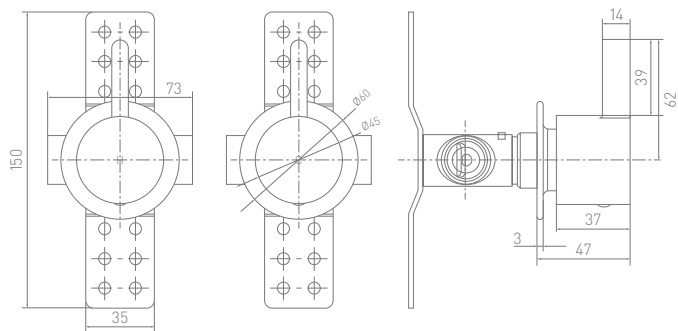

Bath Mixer & Diverter

Moto

Bath Spout

MO0370DCP

Wall Valves

MO350WCP