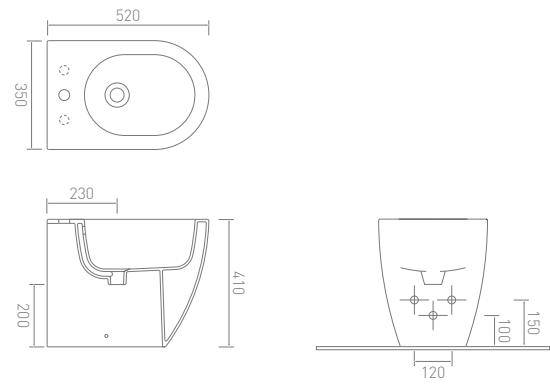

Basin (620 x 485mm)

GINBA600WW

Basin (800 x 460mm)

GINBA800WW

Basin (1000 x 485mm)

GINBA100WW

Giro

Wall Mounted WC (540 x 350mm)

GINWHTWW

Compact Wall Mounted WC (500 x 350mm)

GINWHTCWW

Back To Wall WC

GINBTWTWW

Close Coupled WC Set

XSGINWCWWCP

Giro

One Drawer Unit (584mm)

GI621DRWGW

Giro Basin (620 x 480mm)

GINBA603WW

One Drawer Unit (750mm)

GI801DRWGW

Giro Basin (800 x 460mm)

GINBA803WW