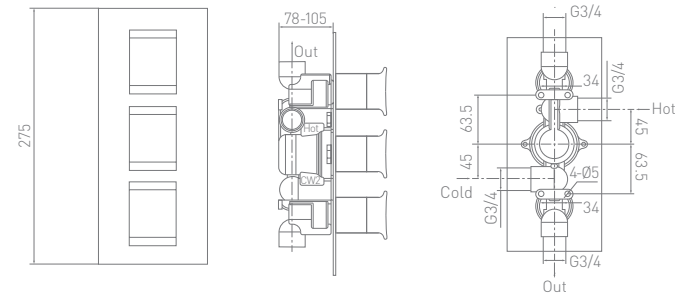

XSLB100LBPCP

Low pressure required

Dual 2 Way Shower Valve Portrait

XSLB150LBPCP

High pressure required

Triple 2 Way Shower Valve Portrait

XSLB200LBPCP

Low pressure required