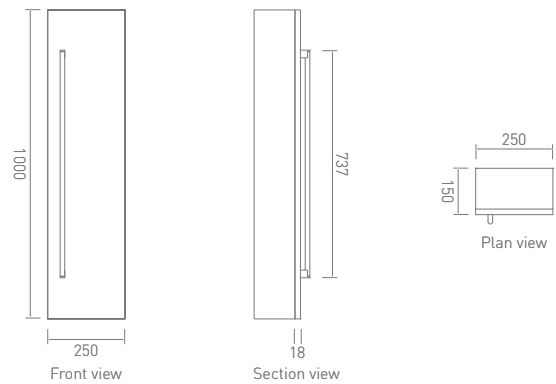

Tall Wall Unit (250 x 1000mm)

Z250TALWALBG