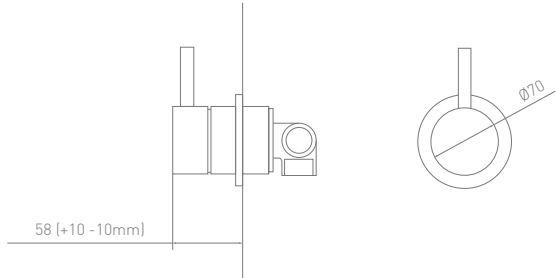

ZMGSMB435MSS

MB428 Concealed Thermostatic Shower Valve

ZMGSMB428MSS