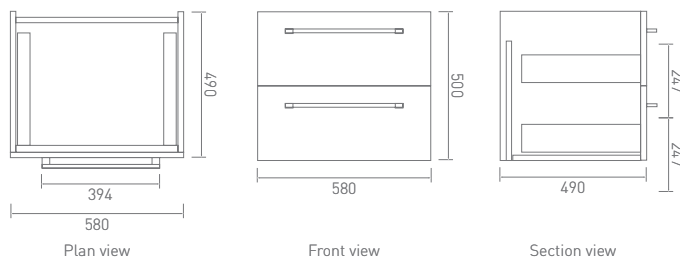

Two Drawer Unit (580 x 490mm)	ZSZ6002DRW44
Square Washbasin (600 x 500mm)	SZOWS601WW
Meandro Single Lever Basin Mixer	ME110DNCP

Zone

One Drawer Unit (690mm)

Finish Shown: Espresso Gloss

One Drawer Unit (660 x 350mm)