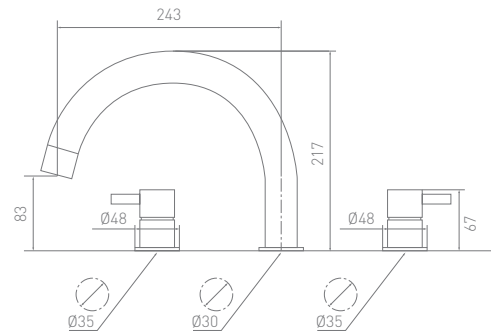

ZMGSMB508MSS

MB509 5-Piece Bath Shower Mixer

ZMGSMB509MSS