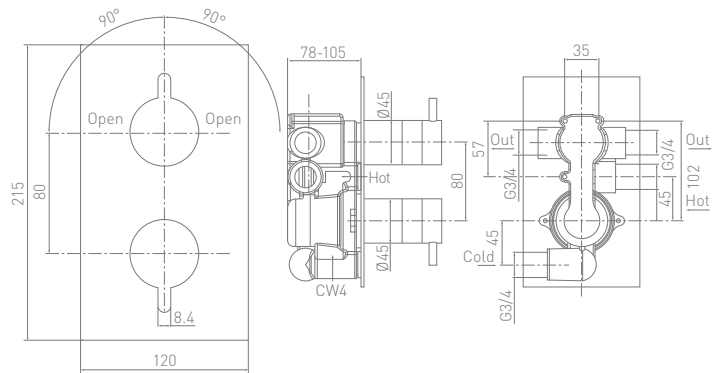

Meandro

Dual 1 Way Shower Valve Portrait

XSME02100BPCP *Low pressure required*

Dual 2 Way Shower Valve Portrait

XSME02150BPCP *High pressure required*

Triple 2 Way Shower Valve Portrait

XSME03200BPCP *Low pressure required*