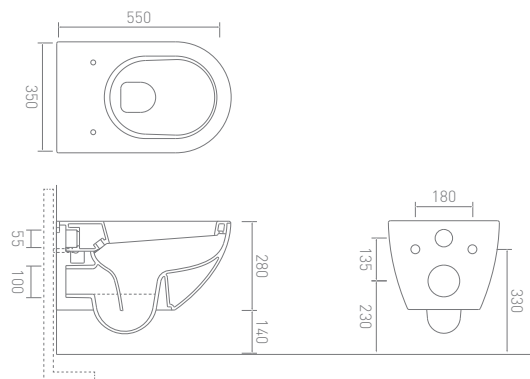

Basin (620 x 485mm)

GINBA600WW

Basin (800 x 460mm)

GINBA800WW

Basin (1000 x 485mm)

GINBA100WW

Giro

Wall Mounted WC (540 x 350mm)

GINWHTWW

Compact Wall Mounted WC (500 x 350mm)

GINWHTCWW

Back To Wall WC

GINBTWTWW

Close Coupled WC Set

XSGINWCWWCP

Giro