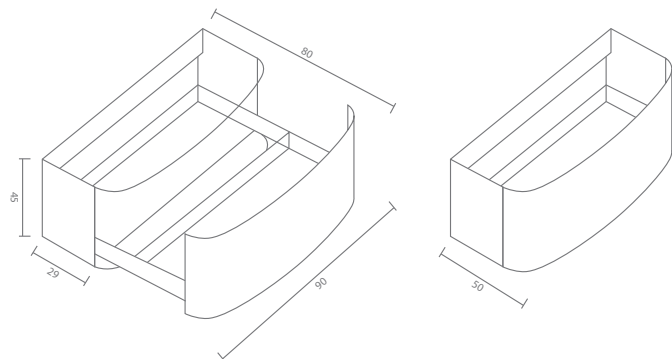

Finish Shown: Petrolio

Artelinea Underbowl

BTML120

Kimono Drawer Unit (900mm)

KM.01

Available In Black Or White Finishes

Kimono Drawer Unit (1200mm)

KM.02