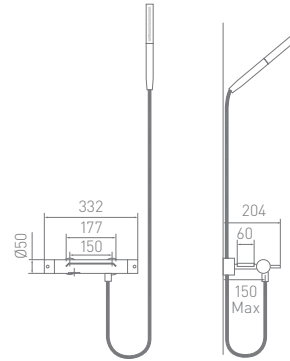

ZMGSMB507MSS

MB510 Wall Mounted Manual Bath Filler & Soap Dish

ZMGSMB510MSS

Handshower

ZMG SAC920MSS

Arm & Wall Outlet

ZMG SAC952MSS

MB427 Wall Mounted Shower Valve & Handset