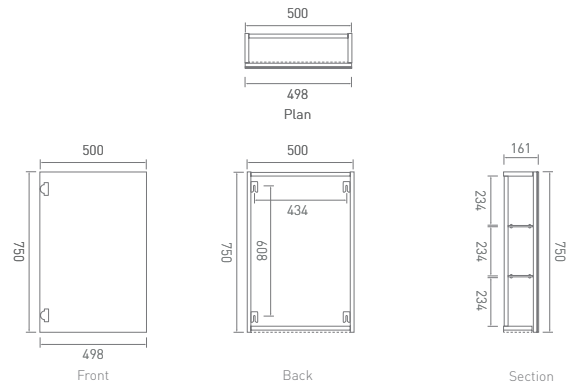

Shelf (650mm)

GI65SHLFGW

Giro

Mirror Cabinet

GI50MRCBLGW

Mirror (966mm)

GI10MIRRGW

Mirror (750mm)