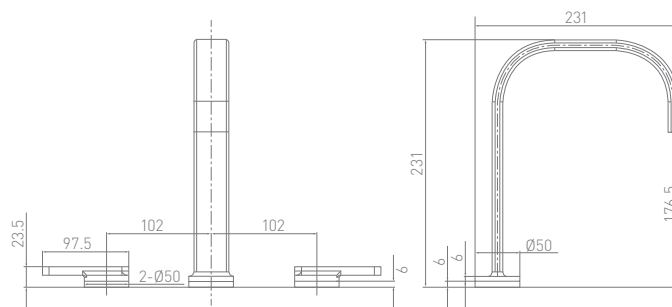

4-piece Bath Filler

ME450DCP