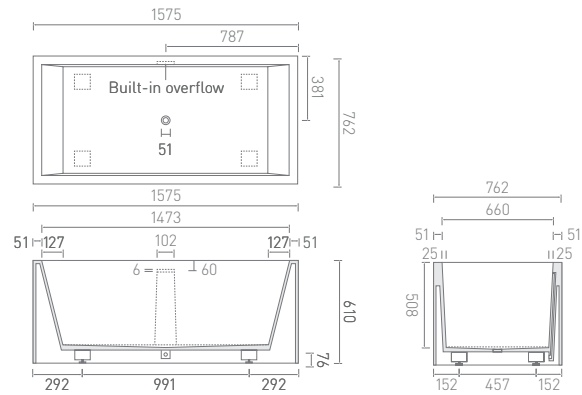

Stone One Free Standing Bath (1700 x 870mm)

STNFSBDWHT