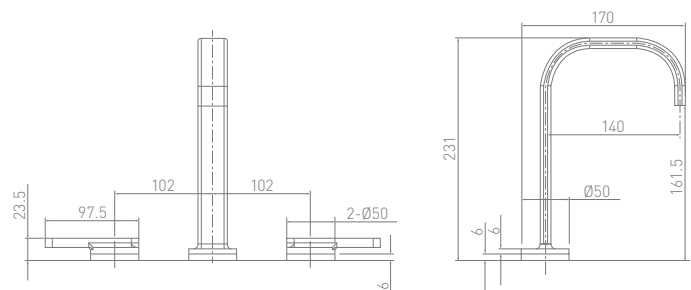

Product Shown:
Single Lever Basin Mixer

Single Lever Basin Mixer

ME110DNCP

Tall Single Lever Basin Mixer

ME112DNCP

3-piece Basin Mixer

ME135DNCP

Meandro