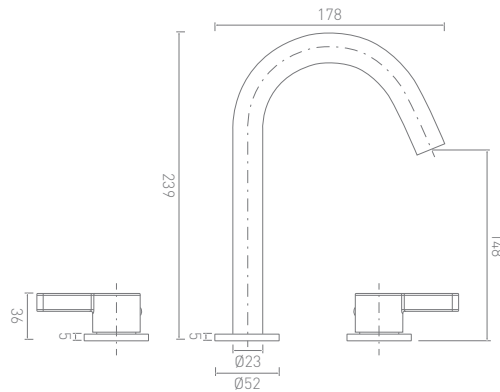

MO135DPCP

2-piece High Basin Mixer

MO130DNCP