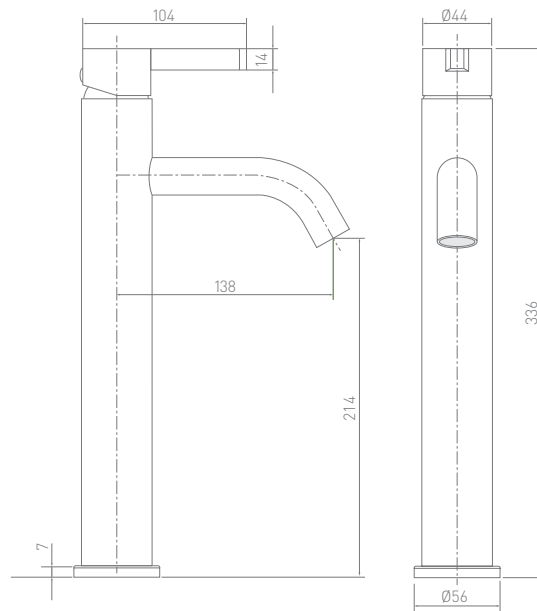

Wall Mounted Single Lever Basin Mixer

MO120WNCP

This product is supplied with two spout lengths, so that the customer may choose the spout appropriate to the installation.

Single Lever Bidet Mixer

MO210DPCP