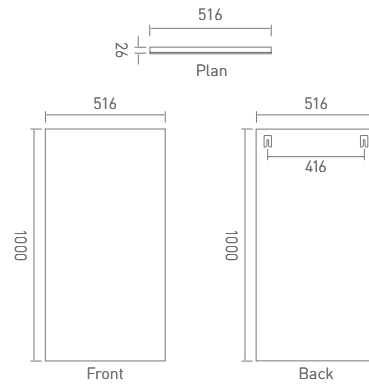

Mirror (516mm)

GI55MIRRGW

Giro Finishes