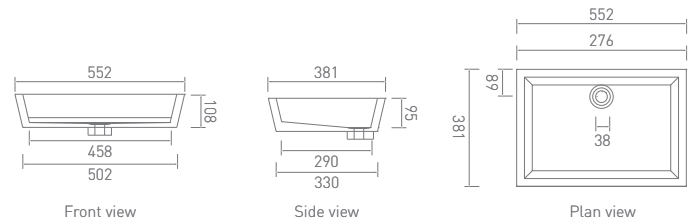

Products Shown:
Double Basin, Vanity Unit with Celare Brassware
Mirror Cabinet, Wall Unit and Linen Cabinet

Wetstyle Cube

Vessel Basin (381 x 381mm)

ZWSCUBVC815GW

Vessel Basin (552 x 381mm)

ZWSCUBVC821GW

Vessel Basin (914 x 381mm)

ZWSCUBVC836GW

Wetstyle Cube

Vessel Basin (1219 x 381mm)

ZWSCUBVC848GW

Single Basin (914 x 559mm)

ZWSCUBSB911MW

Meandro Single Lever Basin Mixer

ME110DNCP