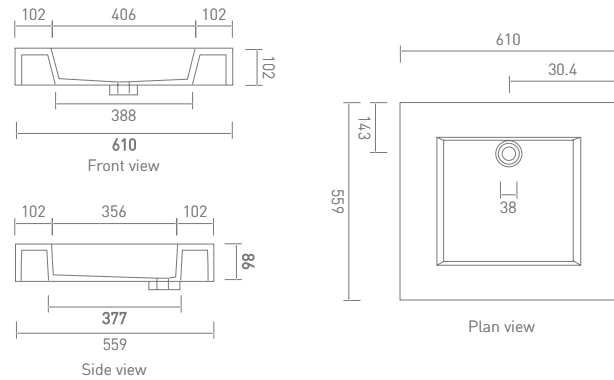

Wetstyle Cube

Vessel Basin (1219 x 381mm)

ZWSCUBVC848GW

Single Basin (914 x 559mm)

ZWSCUBSB911MW

Meandro Single Lever Basin Mixer

ME110DNCP

Single Basin (610 x 559mm)

ZWSCUBVCS2400