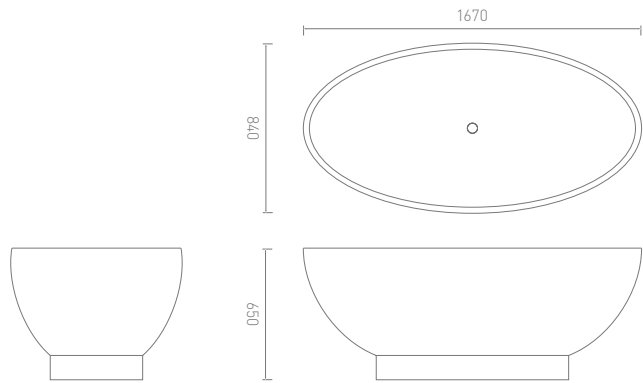

Exclusive Baths

Halo Free Standing Bath (1670 x 840mm)

HALOFSBIOFWW

Cube Free Standing Bath (1580 x 760mm)

WSCUBBC04GW