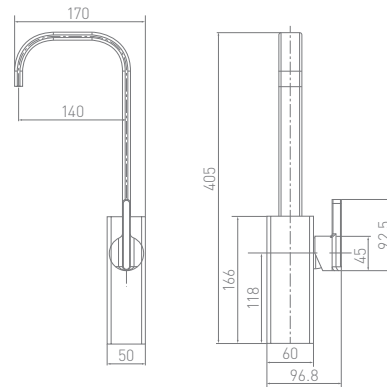

Product Shown:
Single Lever Basin Mixer

Single Lever Basin Mixer

ME110DNCP

Tall Single Lever Basin Mixer

ME112DNCP

3-piece Basin Mixer

ME135DNCP

Meandro