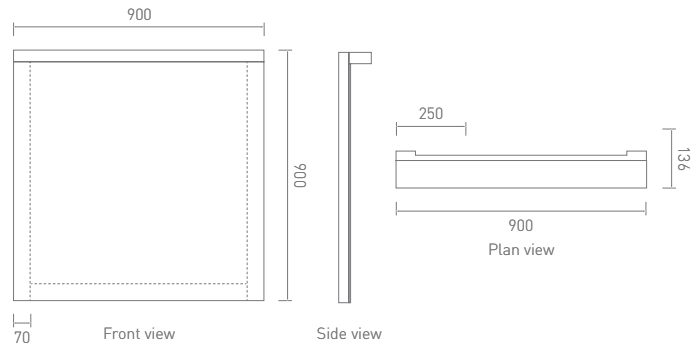

Domino

Mirror & Light

Finish Shown: Wenge

Mirror (900 x 900mm)

ZD90X90MIRLWE

Mirror Cabinet & Light

Finish Shown: White Gloss

Mirror Cabinet (900 x 790mm)

ZD900MIRCABLW