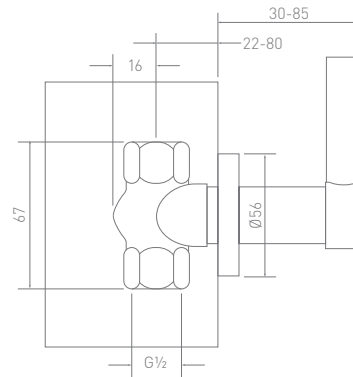

Valve Set

XSCHAWVCP

Charleston Square

The Charleston Square collection provides a modern take on the elegant classic design of Charleston Arc. All items from the Charleston Arc collection are available in this modern square design.