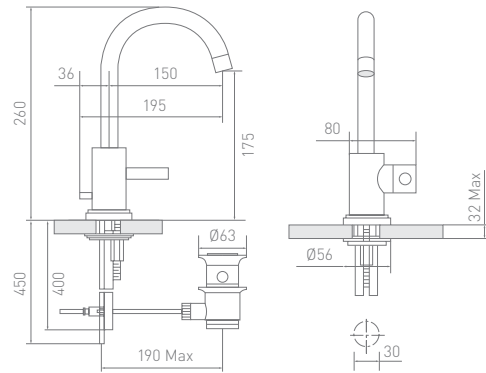

BCAMLBACP

Mono Basin Mixer

BCAMB001