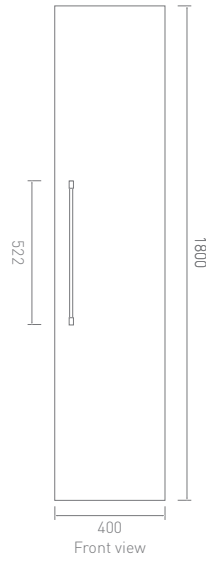

Tall Storage Unit

Finish Shown: Wenge

Tall Storage Unit (400 x 1800mm)

ZD40TALWCBWE

Tall Unit Décor Panel (36mm)

ZDTALLDECORBG