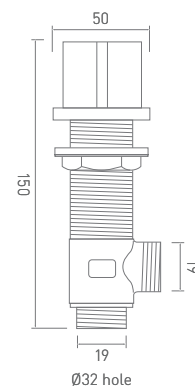

OCGDM3SOVCP

Overflow Bath Filler & Waste

GDMEE2

Bath Deck Valves

OCDISOVCP