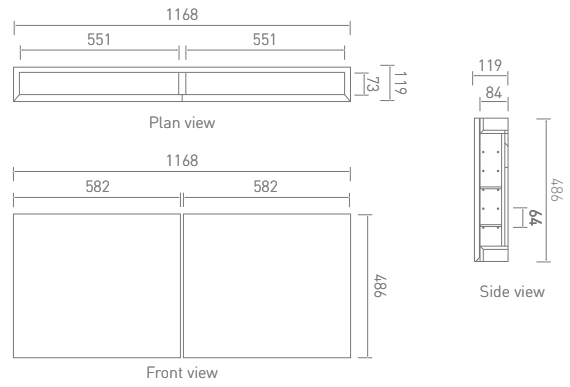

Triple Mirror Cabinet (1475mm)

ZWSMDMC147WW