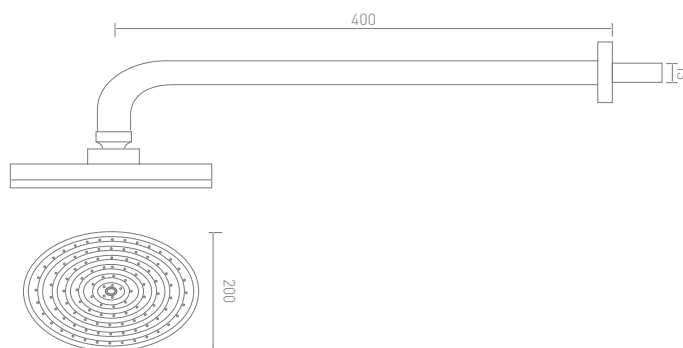

Disc Rain Shower Head (200mm)	OCDISHCP	<i>High pressure required</i>
Shower Arm (400mm)	OCWSACP	

Duo 2 Function Shower Head (105mm)	OC2FUNDUOSHCP	<i>High pressure required</i>
Shower Arm (400mm)	OCWSACP	