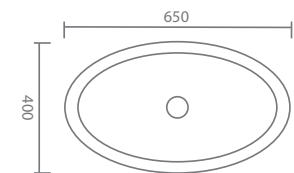

Glass Design Bowls

Alumix Washbowl Black & Silver

GDALB02BS

Alumix Washbowl White & Silver

GDALB05WS

Ares Washbowl Black & Silver

GDARB02BS