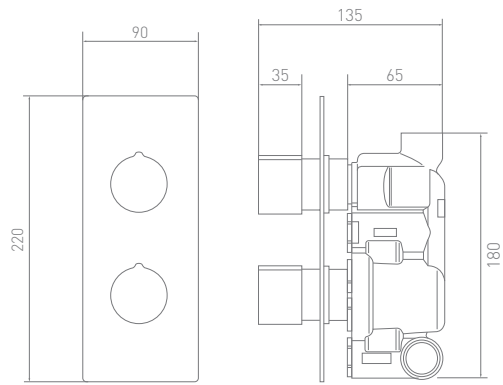

Ocean

Rectangular Dual 1 Way Shower Valve

OCREDCVCP

Rectangular Dual 2 Way Shower Valve

OCREDCDVCP