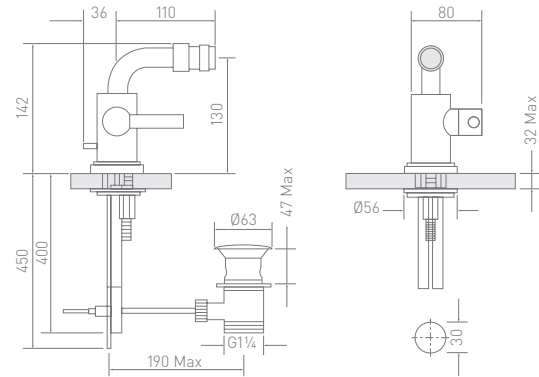

Mono Bidet Mixer

BCABI001