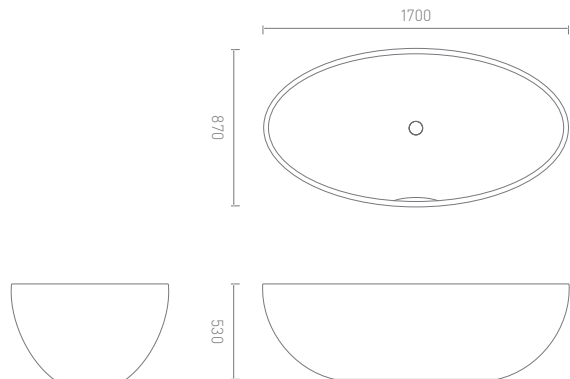

HALOFSBIOFWW

Cube Free Standing Bath (1580 x 760mm)

WSCUBBC04GW

Stone One Free Standing Bath (1700 x 870mm)

STNFSBDWHT

Rydal Free Standing Bath (1692 x 721mm)

HARYFSBGW

Elter Free Standing Bath (1726 x 827mm)