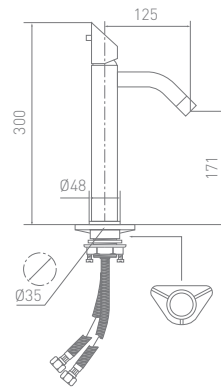

CB229 Tall Long Spout Mono Basin Mixer

ZMGSCB229MSS