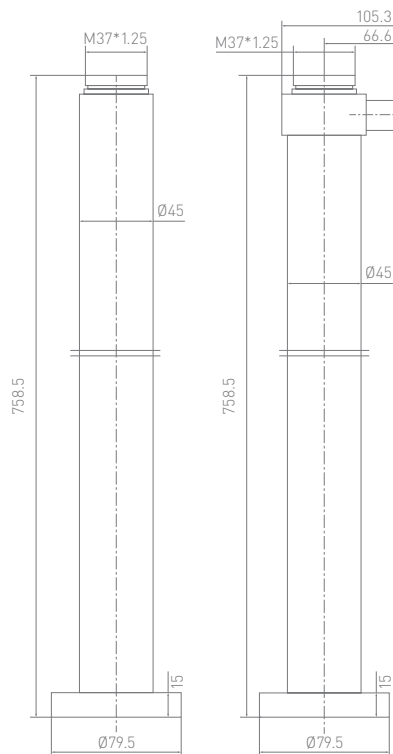

Moto

Bath Filler

MO322DCP

Floor Legs

MO002FCP