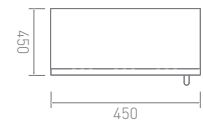

Plan view

WC Unit

Finish Shown: Walnut

WC Unit (600 x 1236mm)

ZD600WCUNITWA

Zone Wall Mounted WC Soft Close Set

XSBZONEWH