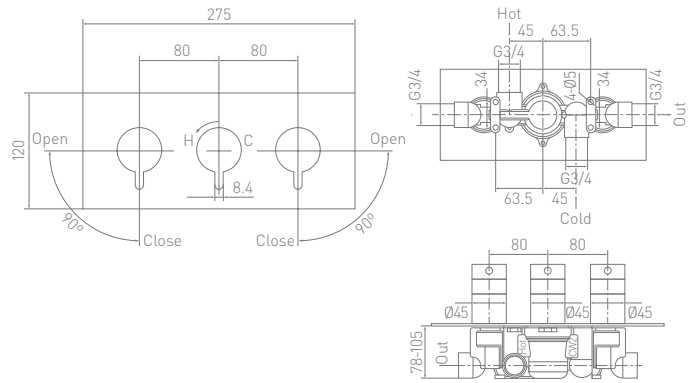

XSMOL0321BPCP *Low pressure required*

Triple 3 Way Shower Valve Portrait

XSMOL0330BPCP *High pressure required*