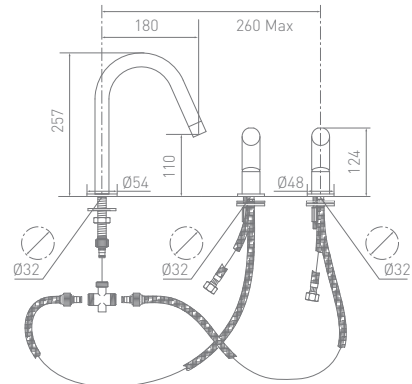

CB200 3-piece High Spout Basin Mixer