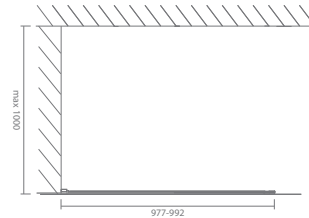

Product Shown:
Hart Solo Glass Screen

Solo Showers

Hart Solo Glass Screen 850 x 2112mm LH	SOLOASP850LH
Hart Solo Glass Screen 850 x 2112mm RH	SOLOASP850RH

Hart Solo Glass Screen 1000 x 2112mm LH	SOLOASP1000LH
Hart Solo Glass Screen 1000 x 2112mm RH	SOLOASP1000RH
Hart Solo Glass Screen 1100 x 2112mm LH	SOLOASP1100LH
Hart Solo Glass Screen 1100 x 2112mm RH	SOLOASP1100RH