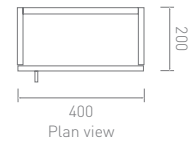

Tall Storage Unit

Finish Shown: Wenge

Tall Storage Unit (400 x 1800mm)

ZD40TALWCBWE

Tall Unit Décor Panel (36mm)

ZDTALLDECORBG