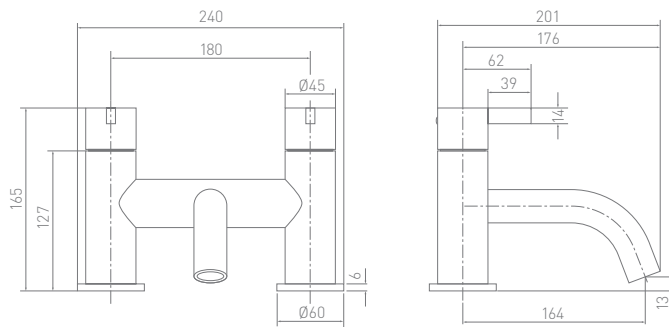

Moto

Bath Filler

MO322DCP

Floor Legs

MO002FCP