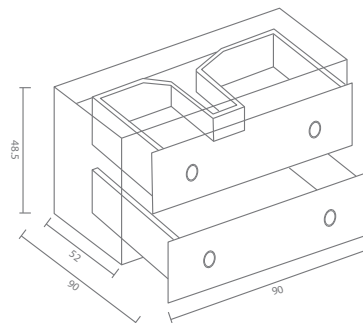

Artelina Underbowl

B.86

Décor Wall Mounted Basin Drawer Unit (900mm)

DCL90

Available In Black Or White Finishes

Décor Basin Drawer Unit With Legs (1200mm)

DCI.91

Available In Black Or White Finishes