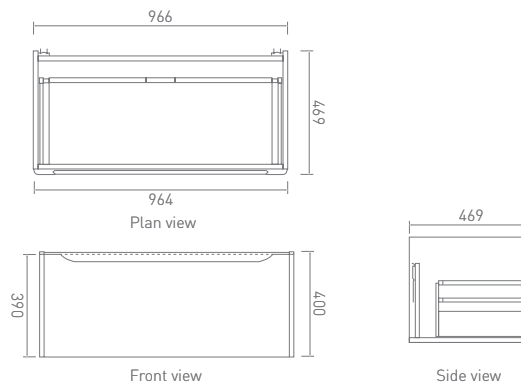

Giro

One Drawer Unit (584mm)

GI621DRWGW

Giro Basin (620 x 480mm)

GINBA603WW

One Drawer Unit (750mm)

GI801DRWGW

Giro Basin (800 x 460mm)

GINBA803WW

One Drawer Unit (966mm)

GI101DRWSG

Giro Basin (1000 x 480mm)

GINBA803WW