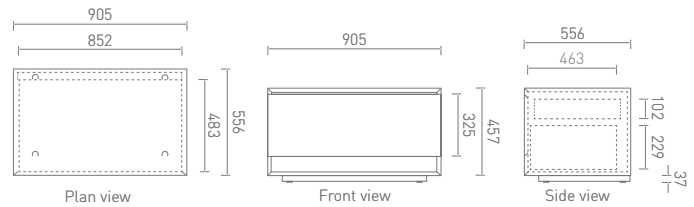

Vessel Basin (552 x 381mm) ZWSCUBVC821GW

Celare Wall Mounted Single Lever Basin Mixer CL121WNCP

Free Standing Single Drawer Unit (905mm) ZWSMFSSDU91WW

Vessel Basin (914 x 381mm) ZWSCUBVC836GW

Celare Wall Mounted Single Lever Basin Mixer CL121WNCP