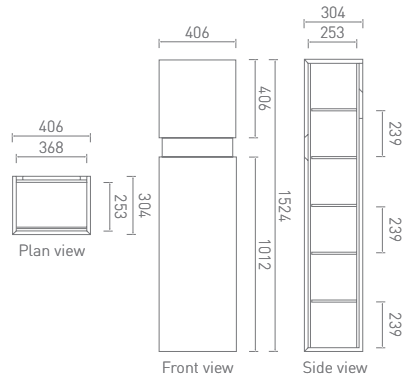

CL121WNCP

Single Linen Cabinet (1524 x 406mm)

ZWSMLC153LWW

Double Linen Cabinet (1524 x 686mm)

ZWSMDLC1536WW

Double LED Mirror Cabinet (1168mm)

ZWSMDLMC117WW

Double LED Mirror Cabinet (864mm)