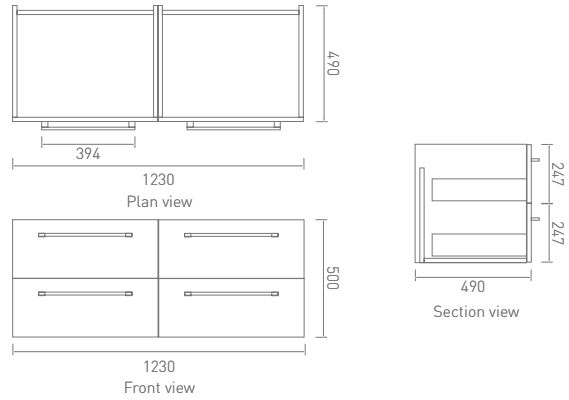

Four Drawer Unit (1230 x 490mm)

SZ1254DRWWA

Double Washbasin (1250 x 500mm)

SZOWB1252WW

Meandro Single Lever Basin Mixer

ME110DNCP

Tall Wall Unit

Finish Shown: Black Gloss