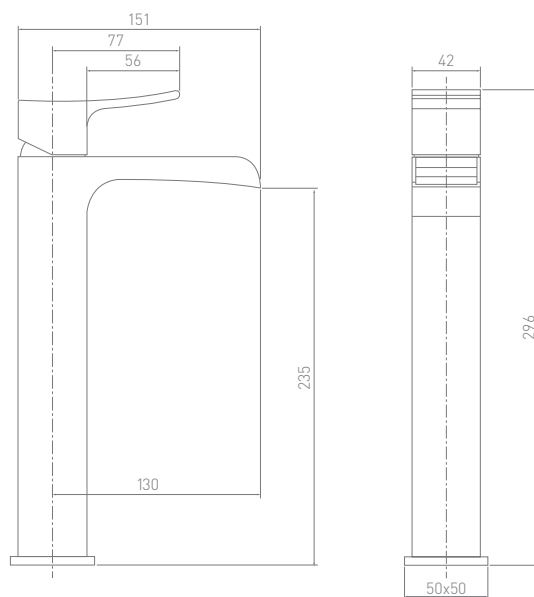

Product Shown Opposite:
Basin Mixer