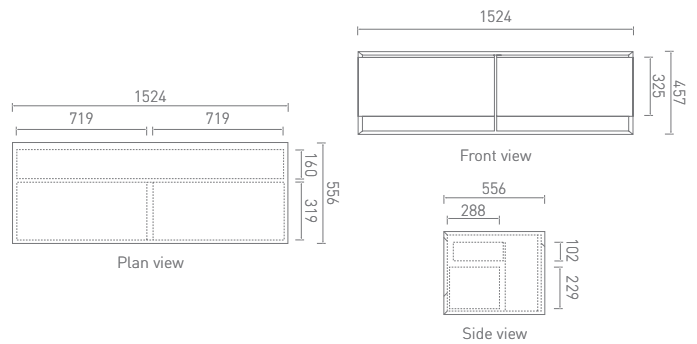

Double Drawer Vanity Unit (1524mm)	ZWSMDDVU152WW
Double Basin (1524 x 559mm)	ZWSCUBVCS60O8
Celare 3-piece Basin Mixer	CL130DNCP

Slim Single Drawer Vanity Unit (598mm)	ZWSMSSDV61WW
Vessel Basin (552 x 381mm)	ZWSCUBVC821GW
Celare Wall Mounted Single Lever Basin Mixer	CL121WNCP