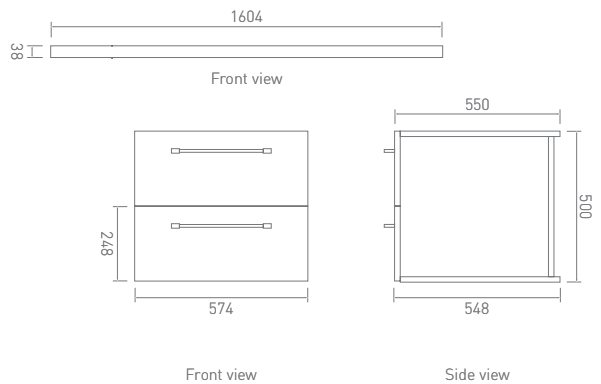

Two Drawer Unit (574mm)	ZD576DDR33
Countertop (1604mm)	ZD1604X36TOPH
Open Shelf (320mm)	ZD320OPSHWG
Décor End Panel	ZDBASEDECORGA
Colony Oval Washbowl	COWB55WW
Dornbracht Tara Mono Basin Mixer	ZBTABA01