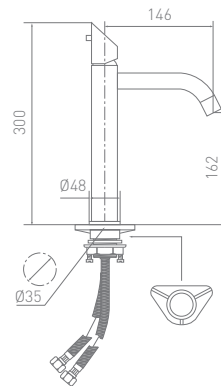

CB202 3-piece Horizontal Spout Basin Mixer ZMGSCB202MSS