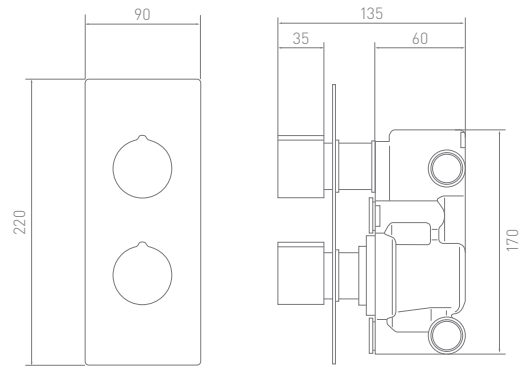

Rectangular Triple 2 Way Shower Valve