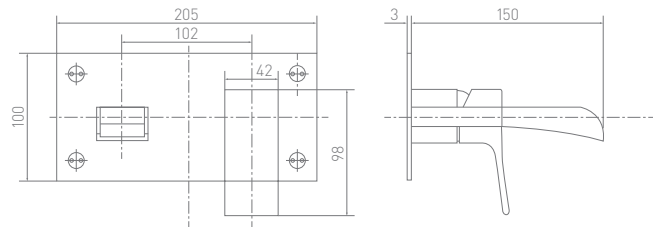

Wall Mounted Thermostatic Bath Filler

LB1600SBPCP