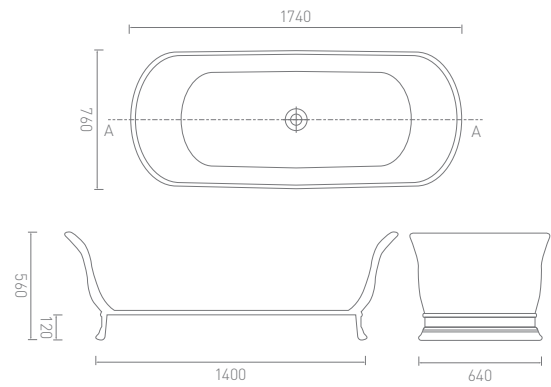

Magnus Free Standing Bath

HAMABAGLWW

Aurelius Free Standing Bath

HAAUBAGLWW

Leadon Free Standing Bath

HALEFSBGW

Exclusive Baths

Halo Free Standing Bath (1670 x 840mm)