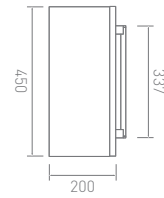

Domino

Wall Unit

Finish Shown: Walnut

Wall Unit (450 x 450mm)

ZD450WCABWA

Side view

WC Unit

Finish Shown: Walnut

WC Unit (600 x 1236mm)

ZD600WCUNITWA

Zone Wall Mounted WC Soft Close Set

XSBZONEWH