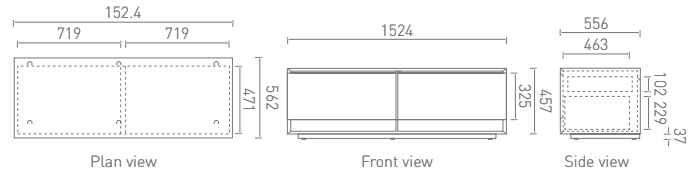

Wetstyle Cube

Free Standing Double Drawer Unit (1524mm) ZWSMFSDU152WW

Double Basin (1524 x 559mm) ZWSCUBVCS6008

Celare 3-piece Basin Mixer CL130DNCP