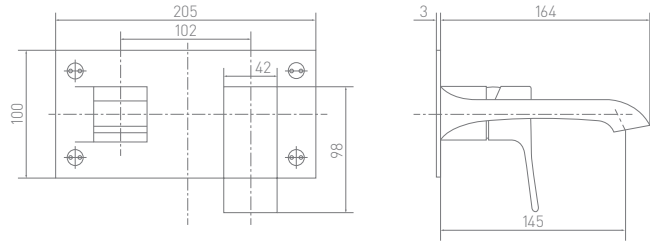

Celare

Wall Mounted Single Lever Basin Mixer

CL121WNCP

Wall Mounted Thermostatic Bath Filler

CL1600SBPCP