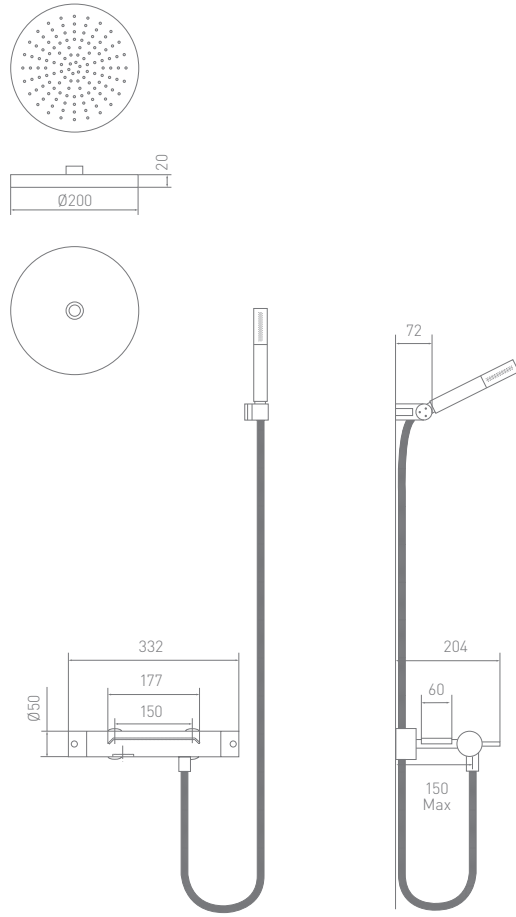

MB429 Single Lever Shower Mixer Wall Mounted

ZMGSMB429MSS

SO601 Round Rain Shower Head & Arm

ZMGSSO601MSS