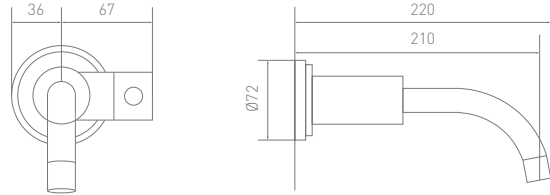

Charleston Arc

Wall Mounted Basin Mixer (210mm)

XSCHAMLBA210

Wall Mounted Mono Lever Basin Mixer (270mm)

XSCHAMLBA270