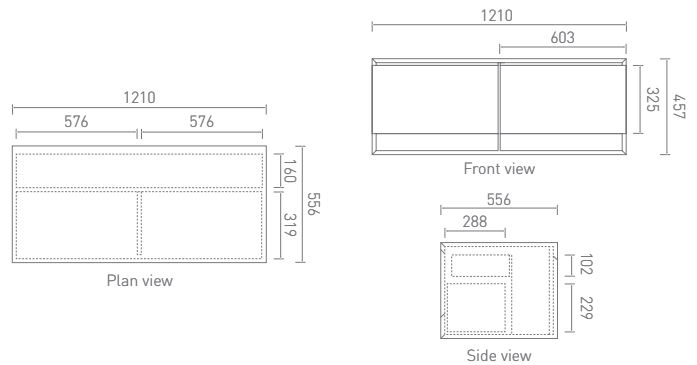

Wetstyle Cube

Double Drawer Vanity Unit (1210mm)	ZWSMDDVU122WW
Vessel Basin (1219 x 381mm)	ZWSCUBVC848GW
Celare Wall Mounted Single Lever Basin Mixer	CL121WNCP