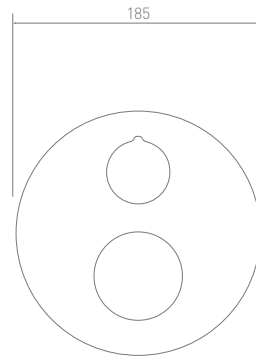

Round Dual 2 Way Shower Valve

OCRODCDVCP

Flexible Kit	NSOCFLEXKITCP	<i>Low pressure required</i>
Slider Rail (900mm)	OCSRCP	
Wall Outlet Elbow	NSOCWOCP	

Charleston Arc

The Charleston Arc and Charleston Square collections of taps, shower mixers and fittings are characterised by smooth, flowing lines and minimal extraneous detailing. They are made exclusively for C.P. Hart by the family company of Jorger – one of Germany's oldest bathroom manufacturies.