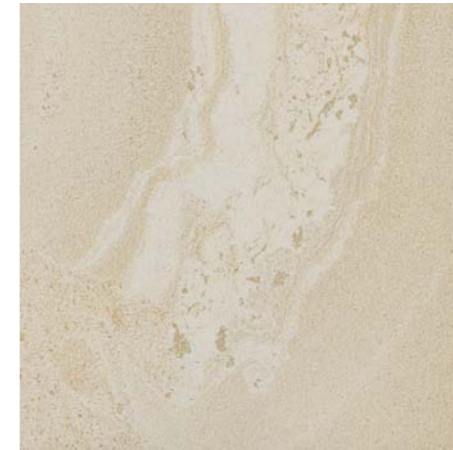

DUSK
BUSH HAMMERED
595 x 595 - CPHILSAV012
Tile Thickness: 9.7mm

Image shows
◀ Savioli 595x595 Steel

AALTO

Aalto is a colour-bodied porcelain tile inspired by the hills of central Italy. The warm, organic colours vary markedly within each tile, reflecting a natural landscape. Aalto can be used for walls or floors, and works especially well when used on both. The five colourways can complement a classic or contemporary bathroom.