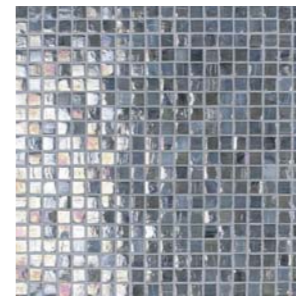

SPA - SQUARE
327 x 327 - ZSPATILE003
Tile Thickness: 8mm