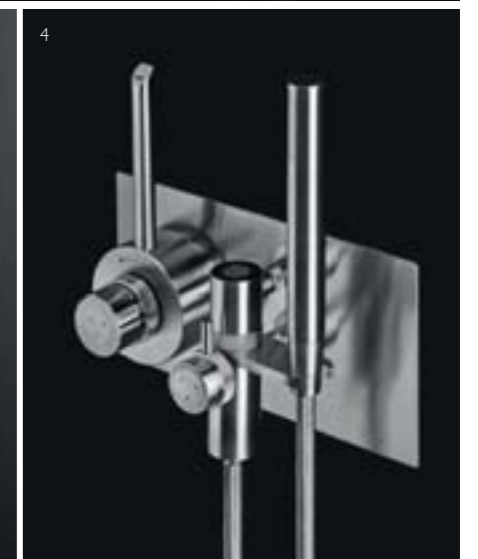

Cutting Edge Brassware