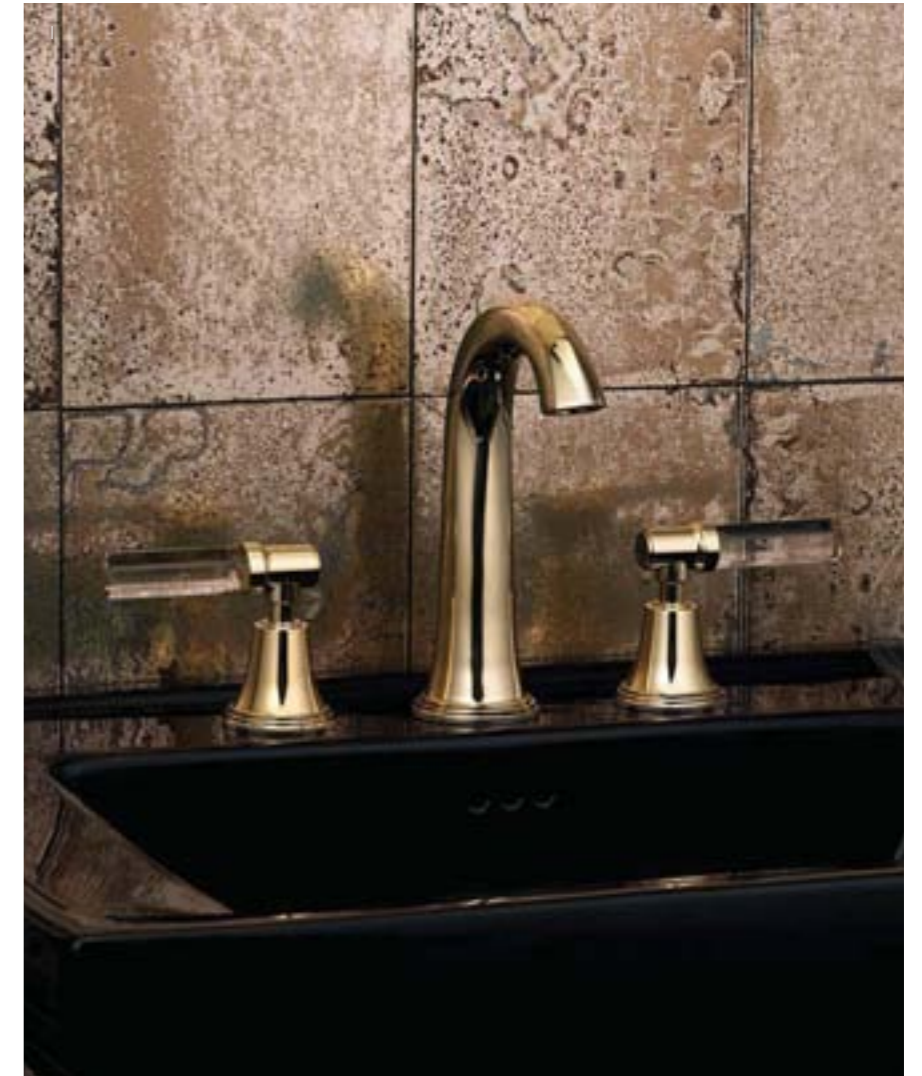

Classic Brassware

STYLE MODERNE

Style Moderne is inspired by the Art Deco design of the 1920s and 1930s. The angular, structured fittings transform the look and feel of a bathroom with a sense of strength and permanence. Made in England from the finest materials with a combination of the latest technology and handcraftsmanship, this brassware collection displays simple sophistication.

Products shown:

1. High Spout 3-Piece Basin Mixer Lux
2. Low Spout 3-Piece Basin Mixer
3. Exposed Shower Valve & Flow Controls
4. Exposed Showerpipe With Shower Head