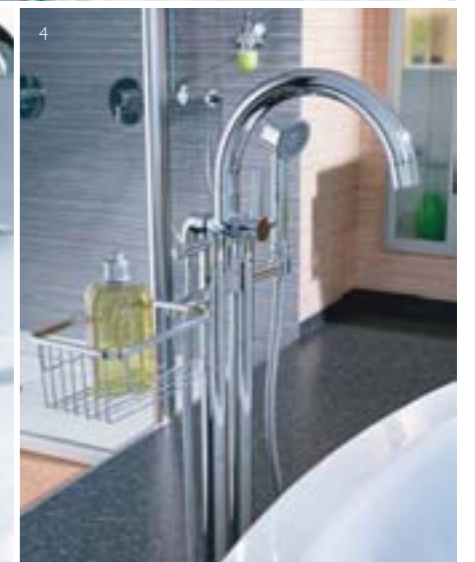

CHARLESTON ARC

Contemporary Brassware

EXCLUSIVE TO C.P.HART

The Charleston Arc collection of taps, shower mixers and fittings is characterised by smooth, flowing lines and surrounding detail kept to a minimum. The tall and elegant arc provides a strong focal point without dominating other bathroom features.

Products shown:

1. Wall-Mounted Mixer
2. 3-Piece Basin Mixer Wall-Mounted
3. High Spout Mono Basin Mixer
4. Freestanding Bath Shower Mixer