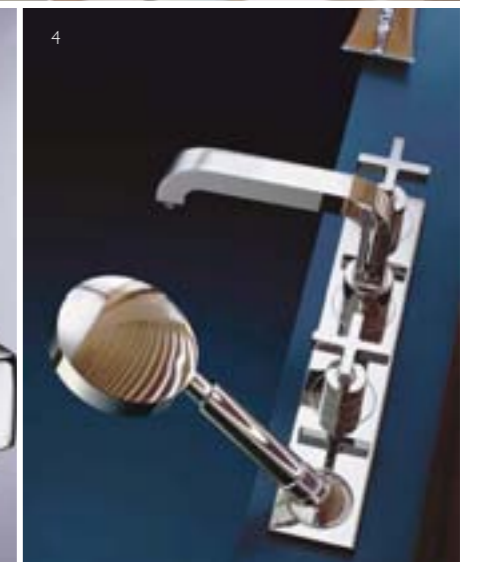

CITTERIO

Designed by renowned Italian architect, Antonio Citterio, the Axor Citterio collection is characterised by confident, angular lines and a timelessly modern aesthetic. Products within this collection include brassware, showers and accessories, finished in highly-polished chrome.

Products shown:
1. Tall Basin Mixer
2. Small Basin Mixer
3. Small Basin Mixer
4. 4-Piece Bath Shower Mixer