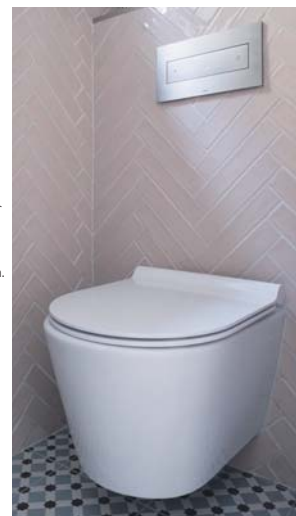

PURE BASIN MIXER - 20% OFF

IN THE PINK

Case Study

This cheerful cloakroom redesign by Emma Merry all started with a tap. Emma fell in love with the Axor Citterio E pillar mixer in brushed red gold for its unique and elegantly warm finish. It became the hero product of the scheme, detracting from the small size of the space. A mix of colour and pattern gives the cloakroom decorative flair; with blush pink glazed tiles and a delicately splattered wallpaper in blue proving an irresistible pairing. Catalano's Zone handbasin atop a handleless Plaza cupboard unit by Adatto Casa, along with Catalano's Zone compact WC give the space a neat, uncluttered feel.

MAIN IMAGE The new scheme packs a punch with an imaginative use of pale pink and blues.

ABOVE A focal point of the room is Emma's favourite Axor Citterio E tap in brushed red gold.

RIGHT The Zone Compact WC has a shorter depth than a standard model, making it a good choice for a small bathroom.