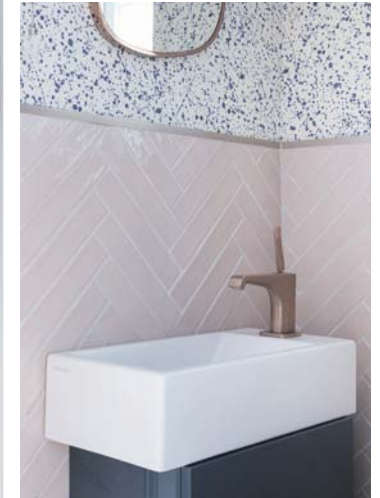

MARMO BRASSWARE - 15% OFF

PURE & SIMPLE

With a unique ring detail alongside its strong, impactful lines, Pure represents simple sophistication at its best. Choose from a brushed or polished stainless steel finish.

PURE BASIN MIXER - 20% OFF

IN THE PINK

Case Study

This cheerful cloakroom redesign by Emma Merry all started with a tap. Emma fell in love with the Axor Citterio E pillar mixer in brushed red gold for its unique and elegantly warm finish. It became the hero product of the scheme, detracting from the small size of the space. A mix of colour and pattern gives the cloakroom decorative flair; with blush pink glazed tiles and a delicately splattered wallpaper in blue proving an irresistible pairing. Catalano's Zone handbasin atop a handleless Plaza cupboard unit by Adatto Casa, along with Catalano's Zone compact WC give the space a neat, uncluttered feel.

MAIN IMAGE The new scheme packs a punch with an imaginative use of pale pink and blues.

ABOVE A focal point of the room is Emma's favourite Axor Citterio E tap in brushed red gold.

RIGHT The Zone Compact WC has a shorter depth than a standard model, making it a good choice for a small bathroom.